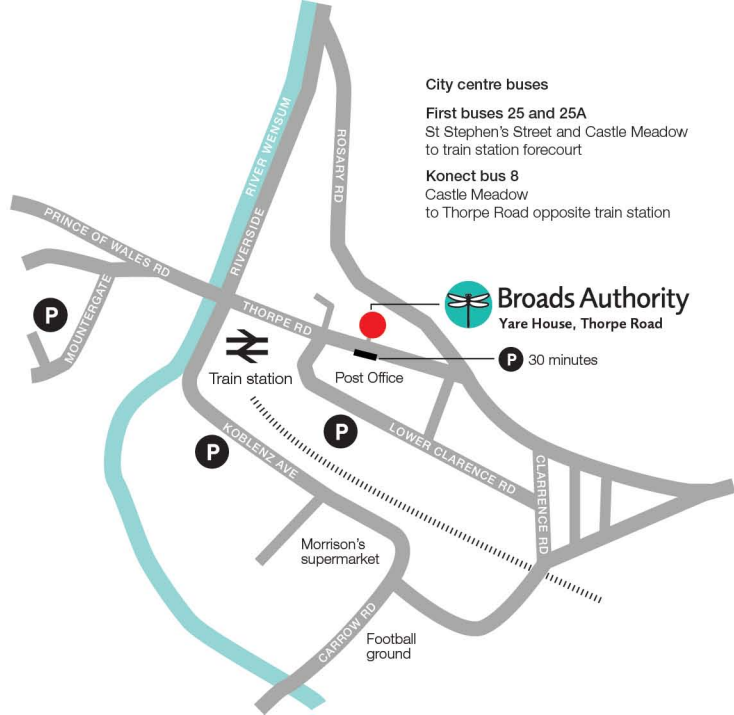

# NORWICH

**City centre buses**  
First buses 25 and 25A  
St Stephen's Street and Castle Meadow  
to train station forecourt  
Konect bus 8  
Castle Meadow  
to Thorpe Road opposite train station

 **Brooms Authority**  
Yare House, Thorpe Road