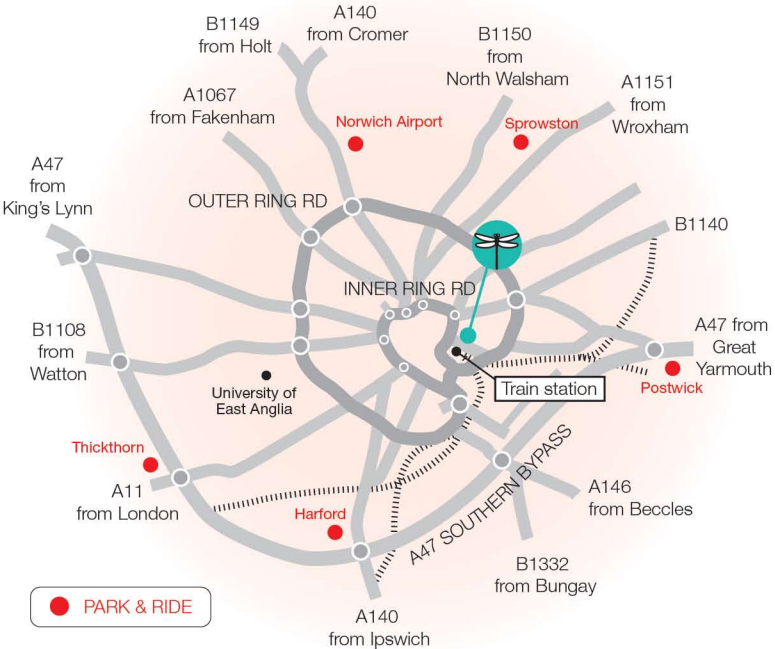

# NORWICH

**City centre buses**  
First buses 25 and 25A  
St Stephen's Street and Castle Meadow  
to train station forecourt  
Konect bus 8  
Castle Meadow  
to Thorpe Road opposite train station

 **Brooms Authority**  
Yare House, Thorpe Road