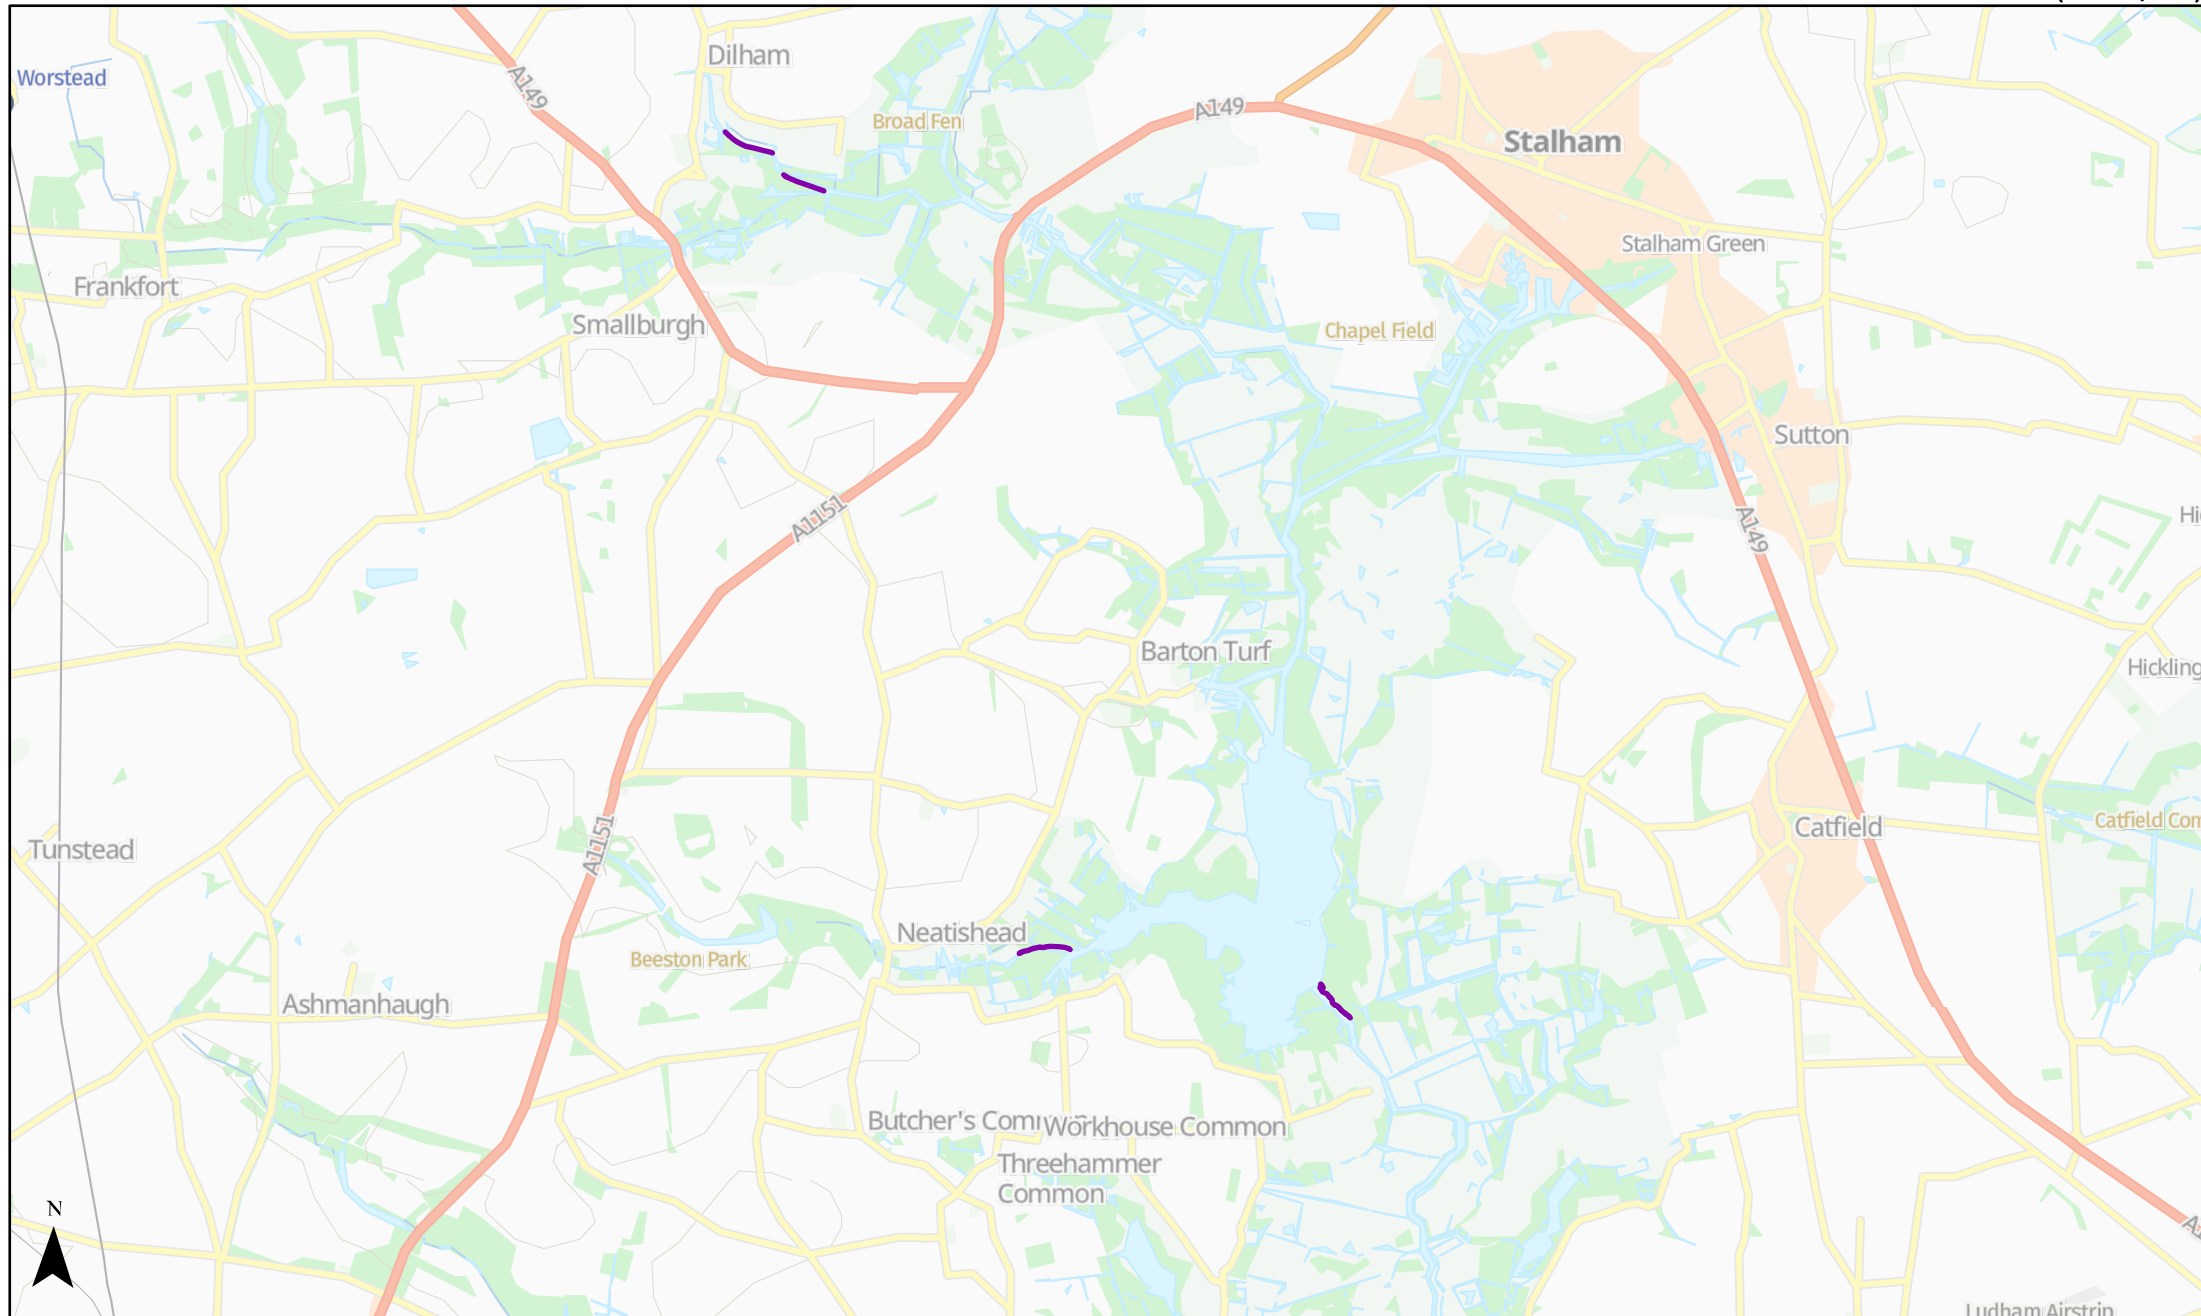

# Riverside tree & scrub management

River Waveney

Planned areas are subject to change.

— Planned work (2024/25)

# Riverside tree & scrub management

River Ant

Planned areas are subject to change.

— Planned work (2024/25)

# Riverside tree & scrub management

River Bure

Planned areas are subject to change.

— Planned work (2024/25)