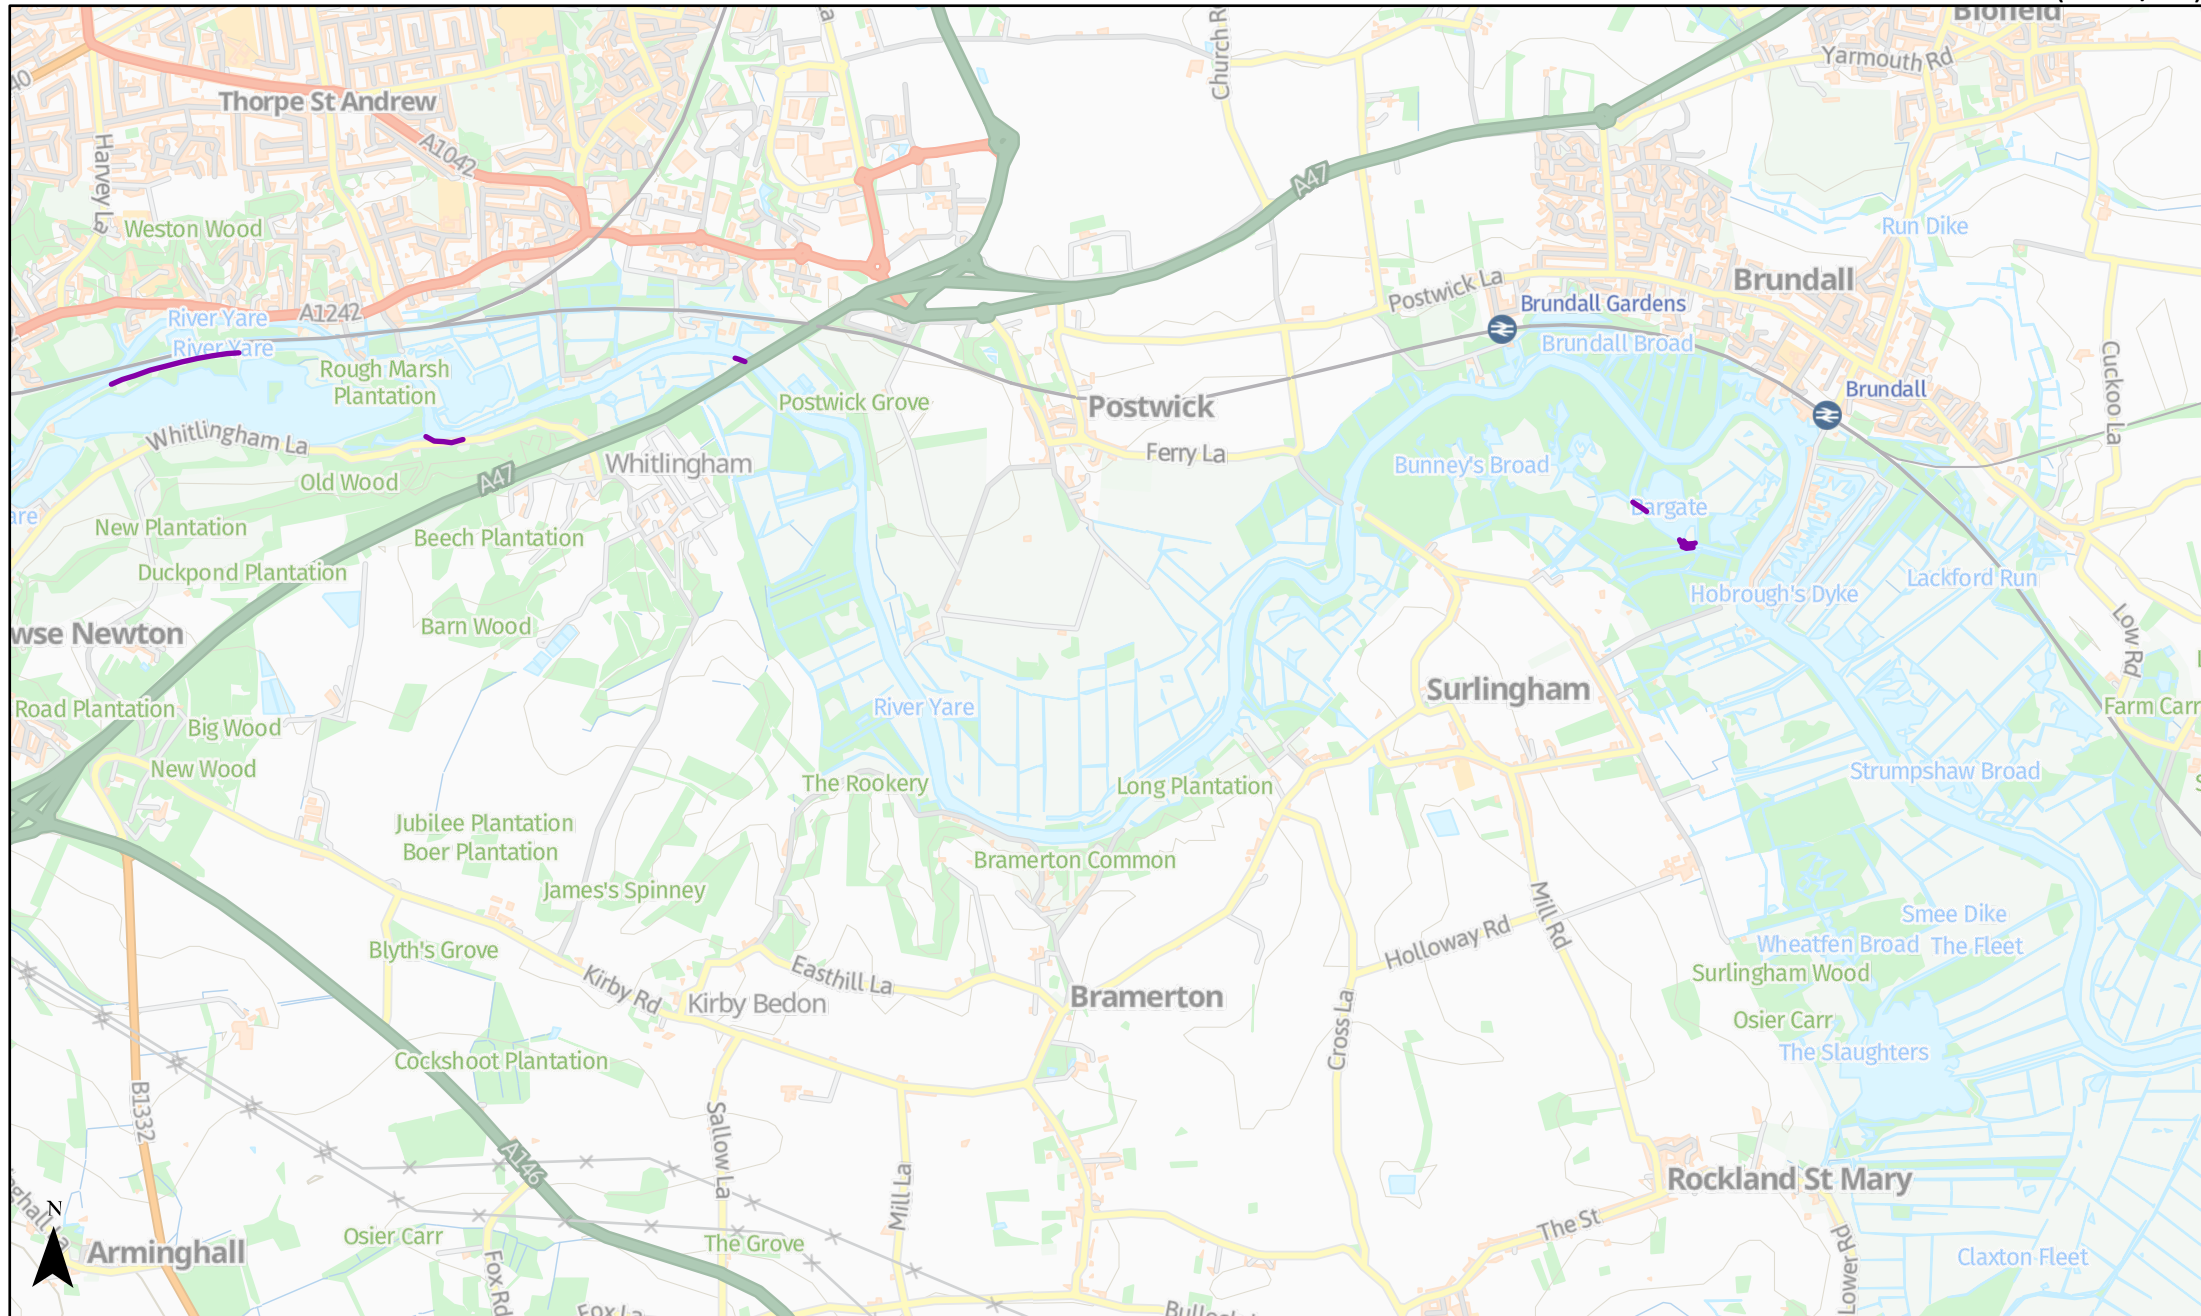

# Riverside tree & scrub management

River Yare

Planned areas are subject to change.

— Planned work (2024/25)

# Riverside tree & scrub management

River Waveney

Planned areas are subject to change.

— Planned work (2024/25)