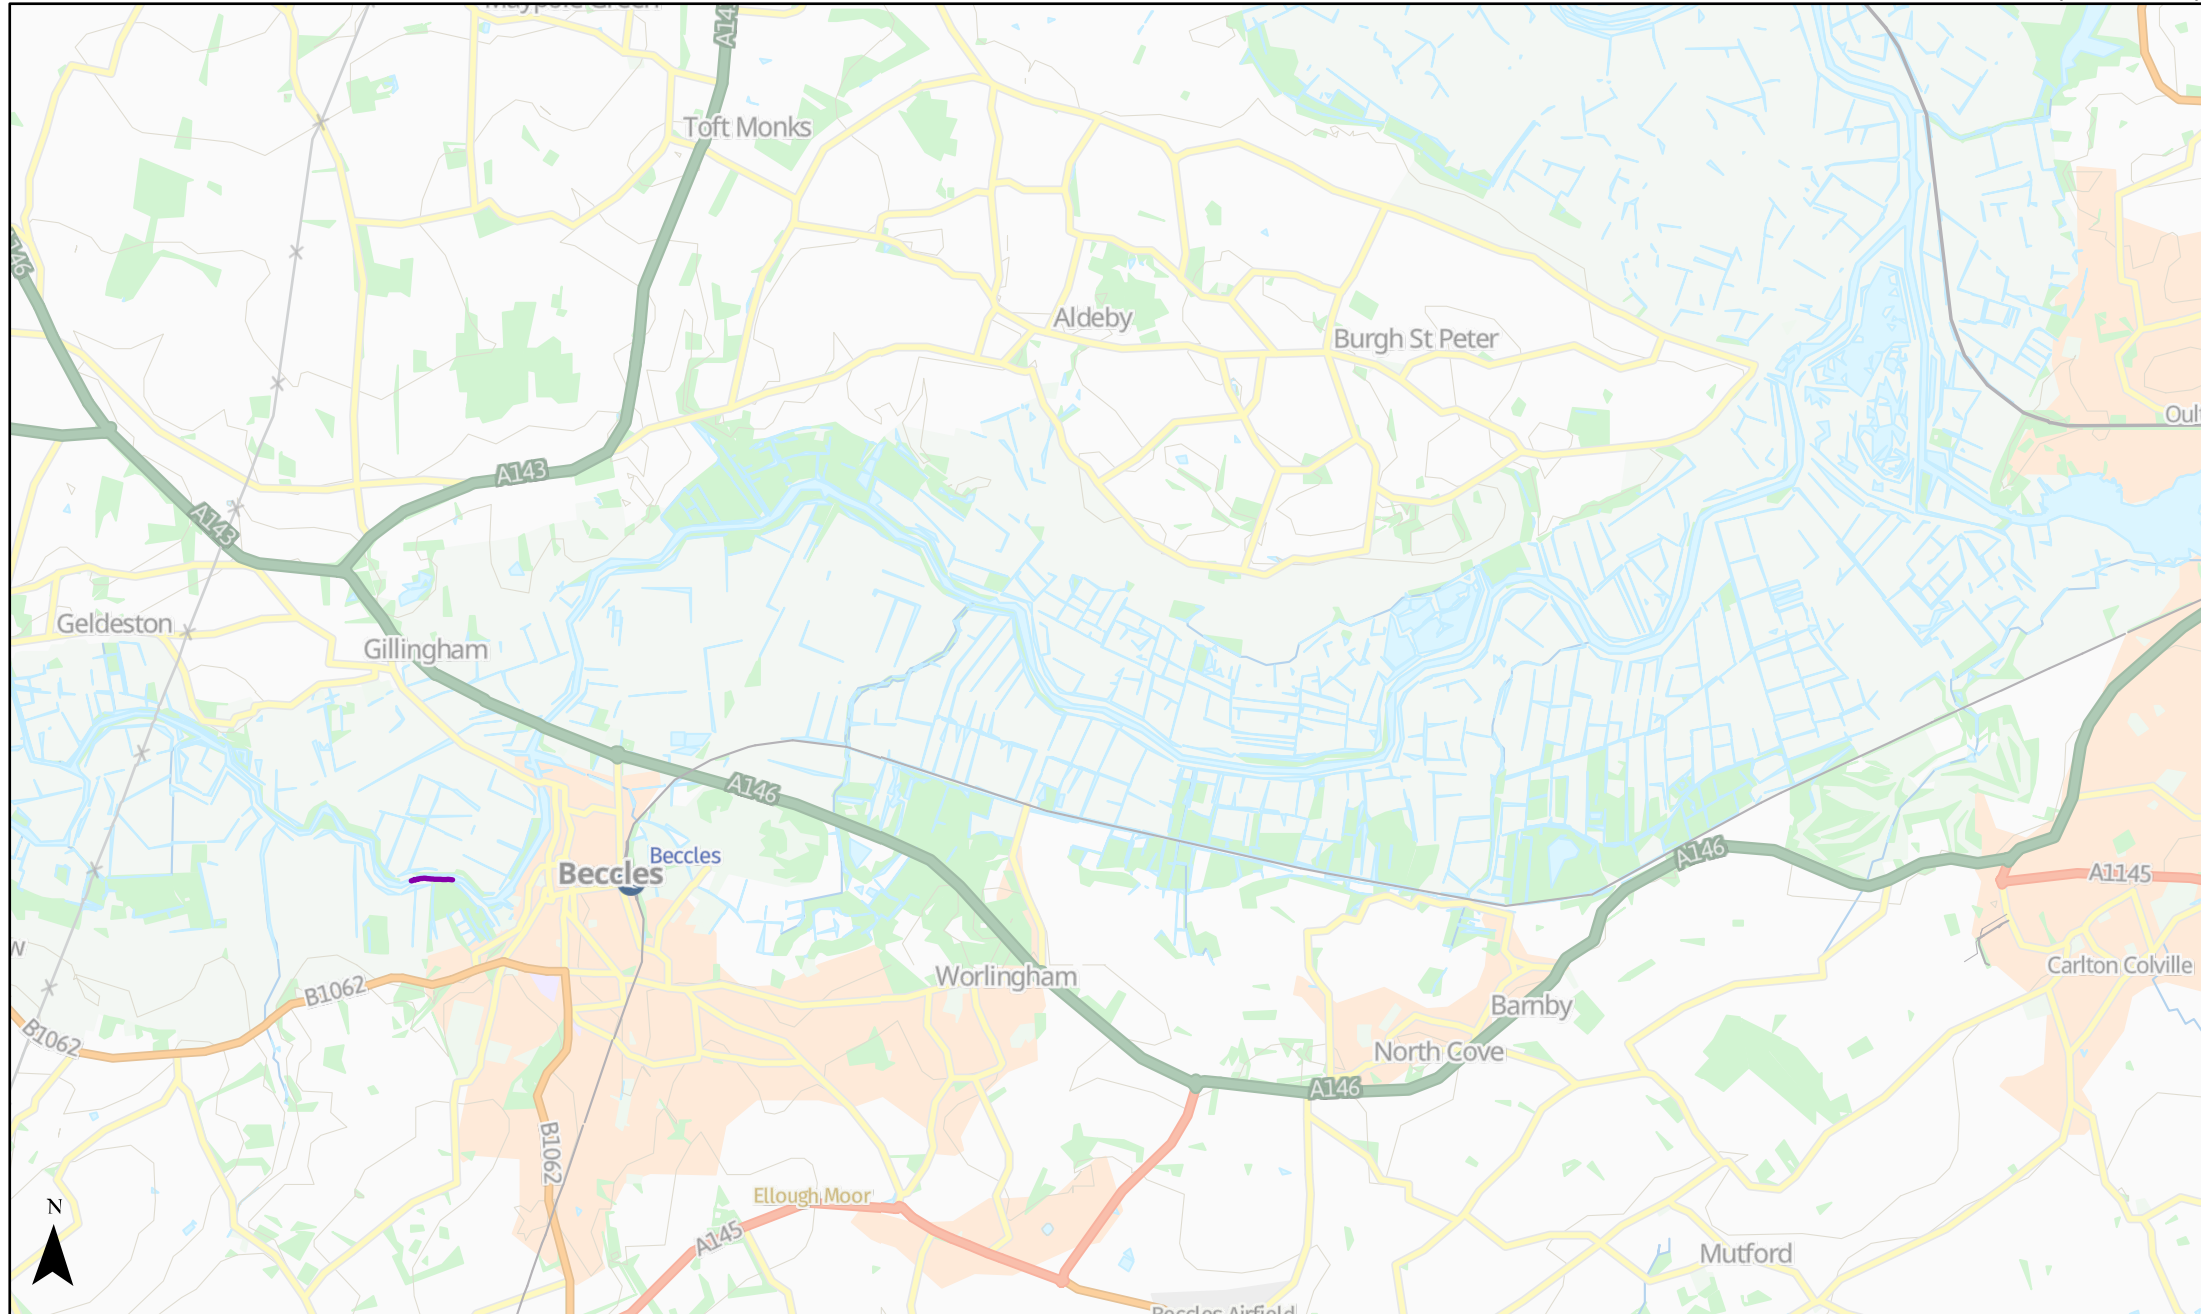

# Riverside tree & scrub management

River Yare

Planned areas are subject to change.

— Planned work (2024/25)

# Riverside tree & scrub management

River Waveney

Planned areas are subject to change.

— Planned work (2024/25)

# Riverside tree & scrub management

River Ant

Planned areas are subject to change.

— Planned work (2024/25)