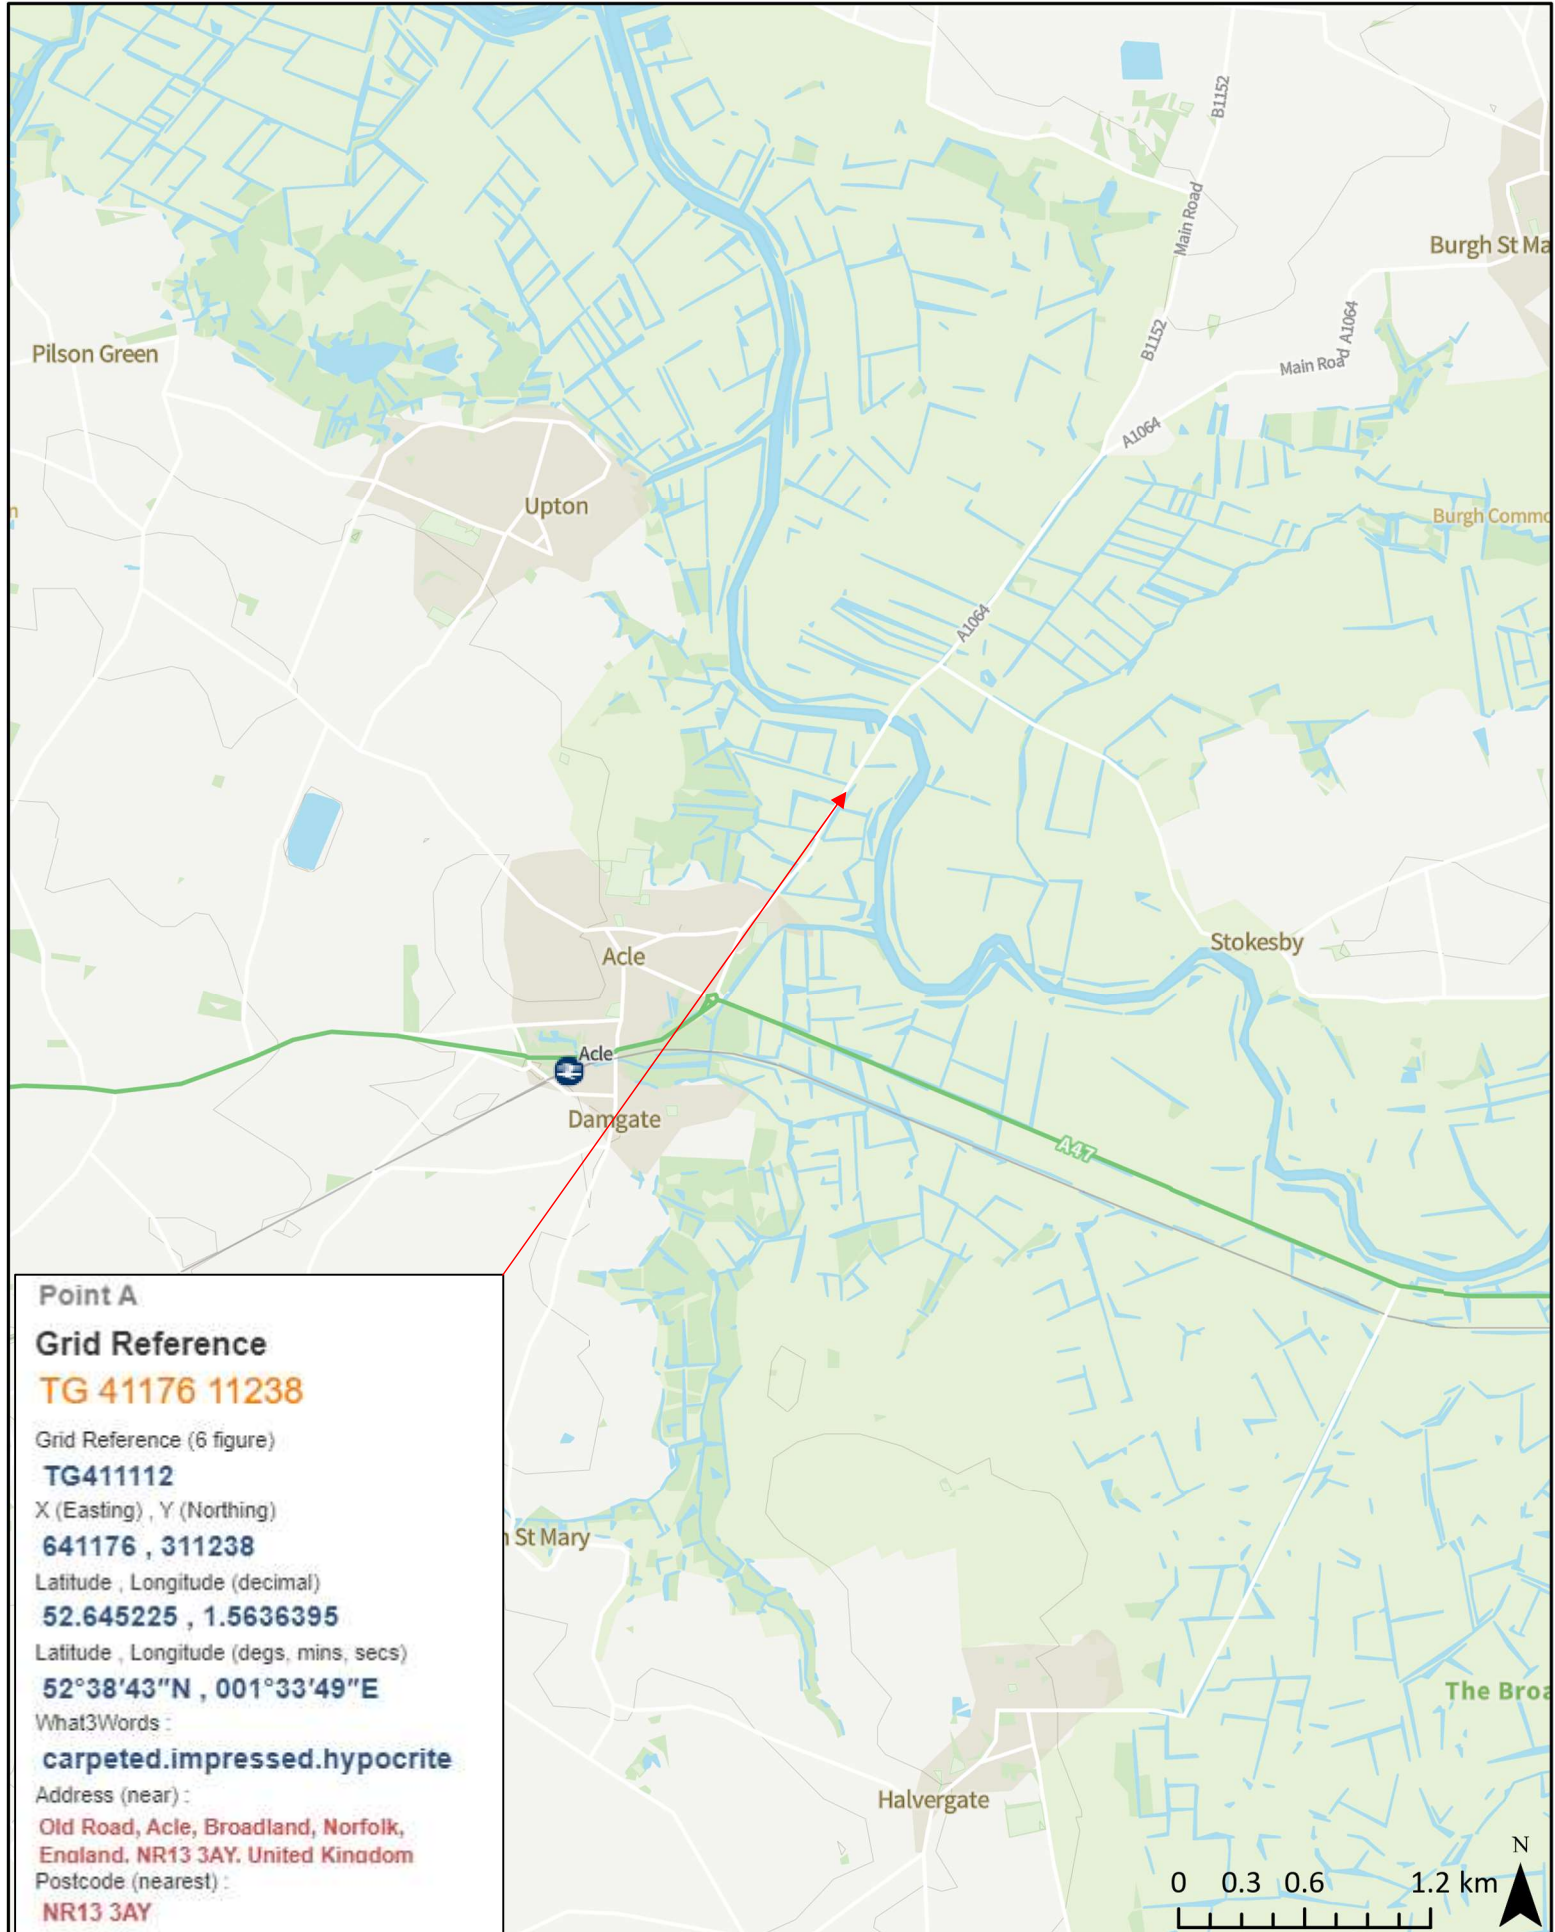

Acle BA Footpath

Scale: 1:36,034

As a contractor working for the Broads Authority you are permitted to use this map solely for the purpose of assisting with the delivery to the Broads Authority of the goods and services you have been engaged to provide. Contains OS

Point A
Grid Reference
TG 41176 11238
Grid Reference (6 figure)
TG41112
X (Easting) , Y (Northing)
641176 , 311238
Latitude , Longitude (decimal)
52.645225 , 1.5636395
Latitude , Longitude (degs, mins, secs)
52°38'43"N , 001°33'49"E
What3Words :
carpeted.impressed.hypocrite
Address (near) :
Old Road, Acle, Broadland, Norfolk,
England. NR13 3AY. United Kingdom
Postcode (nearest) :
NR13 3AY