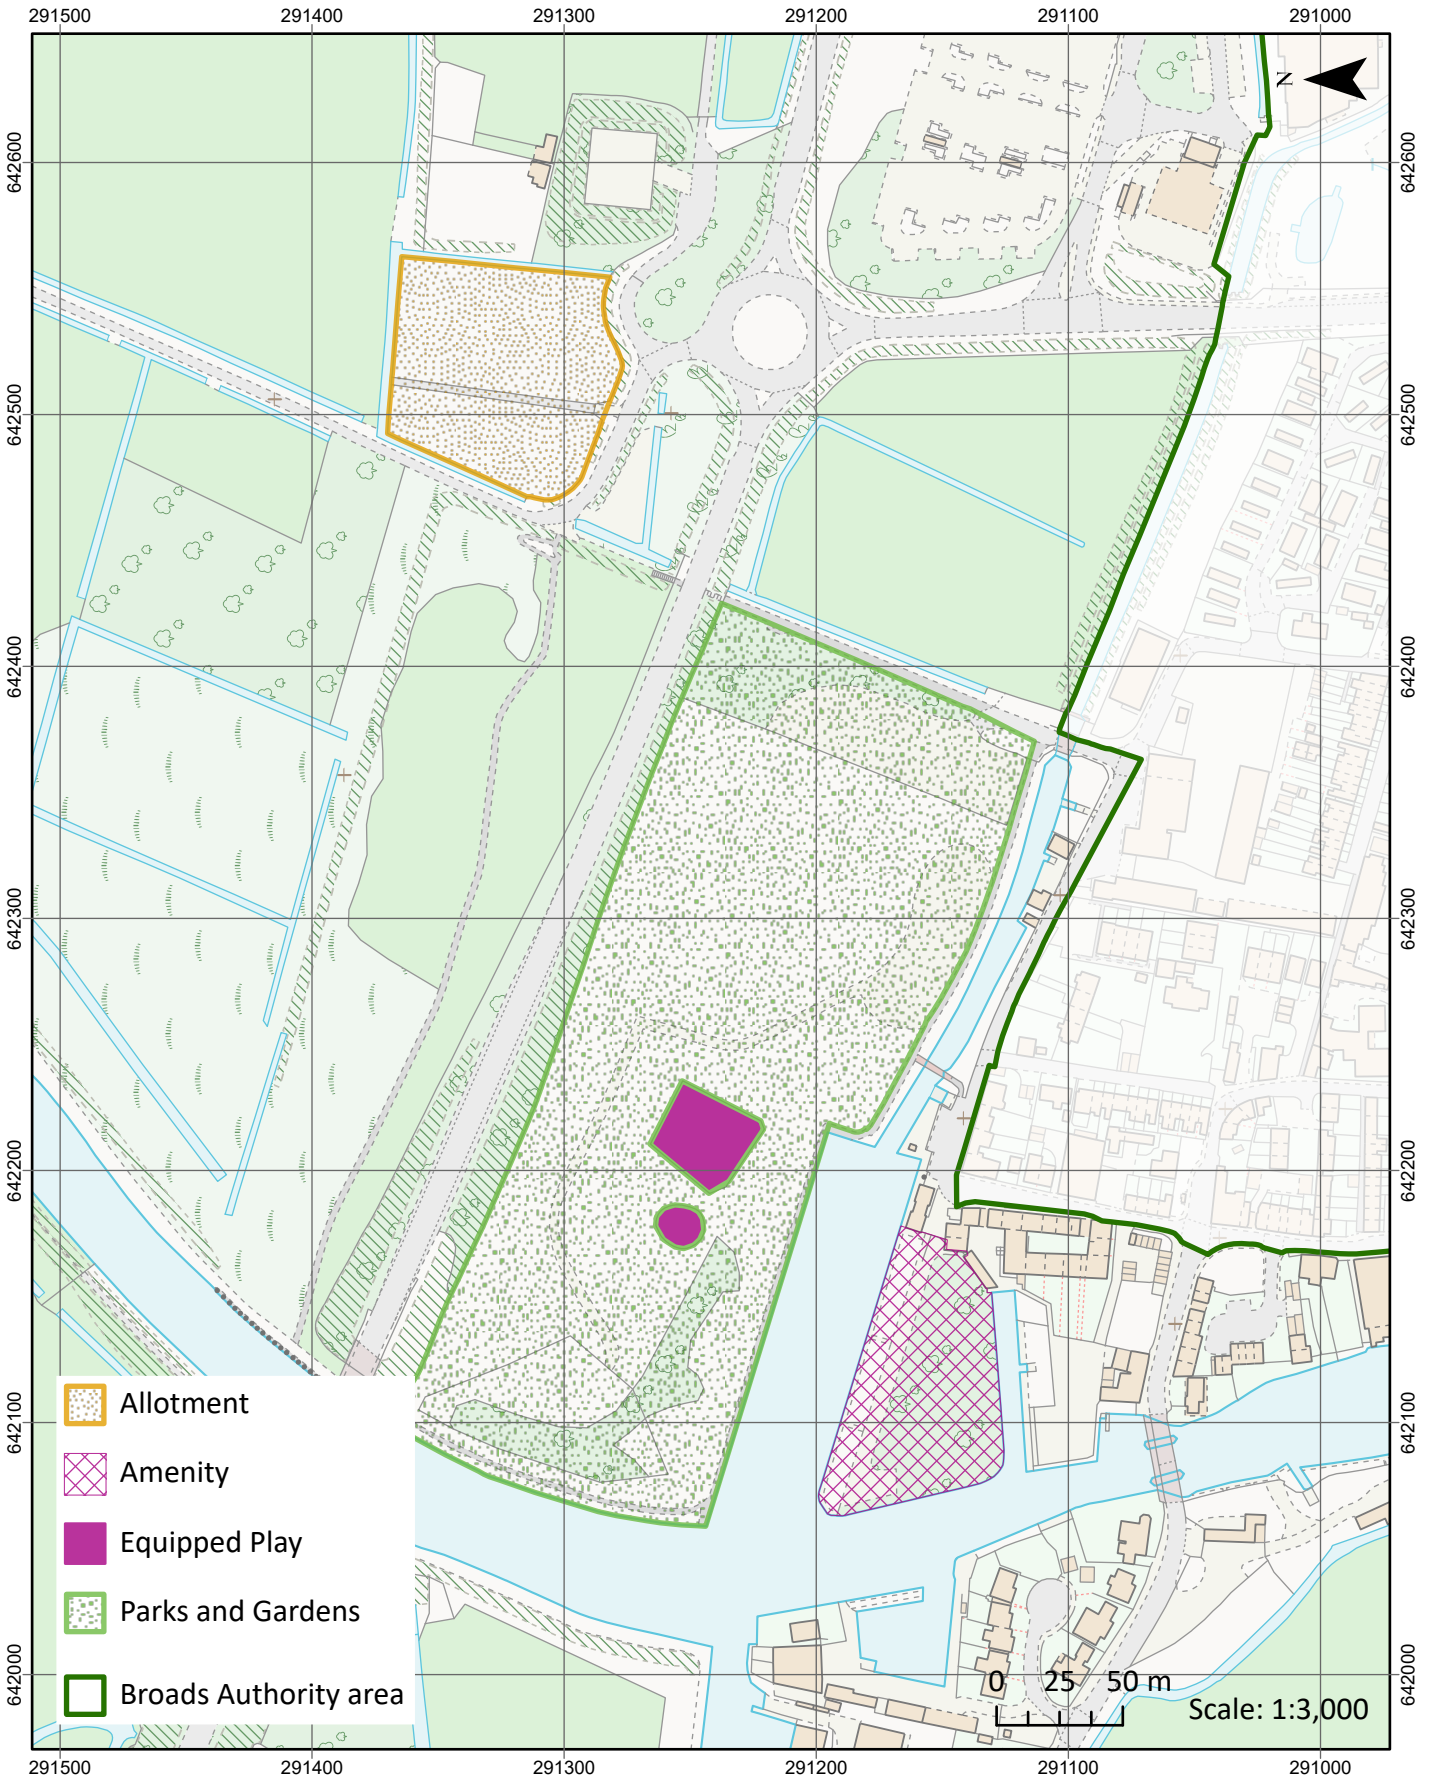

PUBDM10: Open space on land, play space, sports fields and allotments

Beccles

Belagh

PUBDM10: Open space on land, play space, sports fields and allotments

Bramerton

PUBDM10: Open space on land, play space, sports fields and allotments

Herringfleet

Marshes adjacent to Broadland Rugby Club

Nicholas Everitt Park

Outney Common

Poor Marshes, near Furze Hill

Potter Heigham

PUBDM10: Open space on land, play space, sports fields and allotments

Pye's Mill

Surlingham Ferry

Thurne

Waveney Meadow

PUBDM10: Open space on land, play space, sports fields and allotments

Winterton Dunes