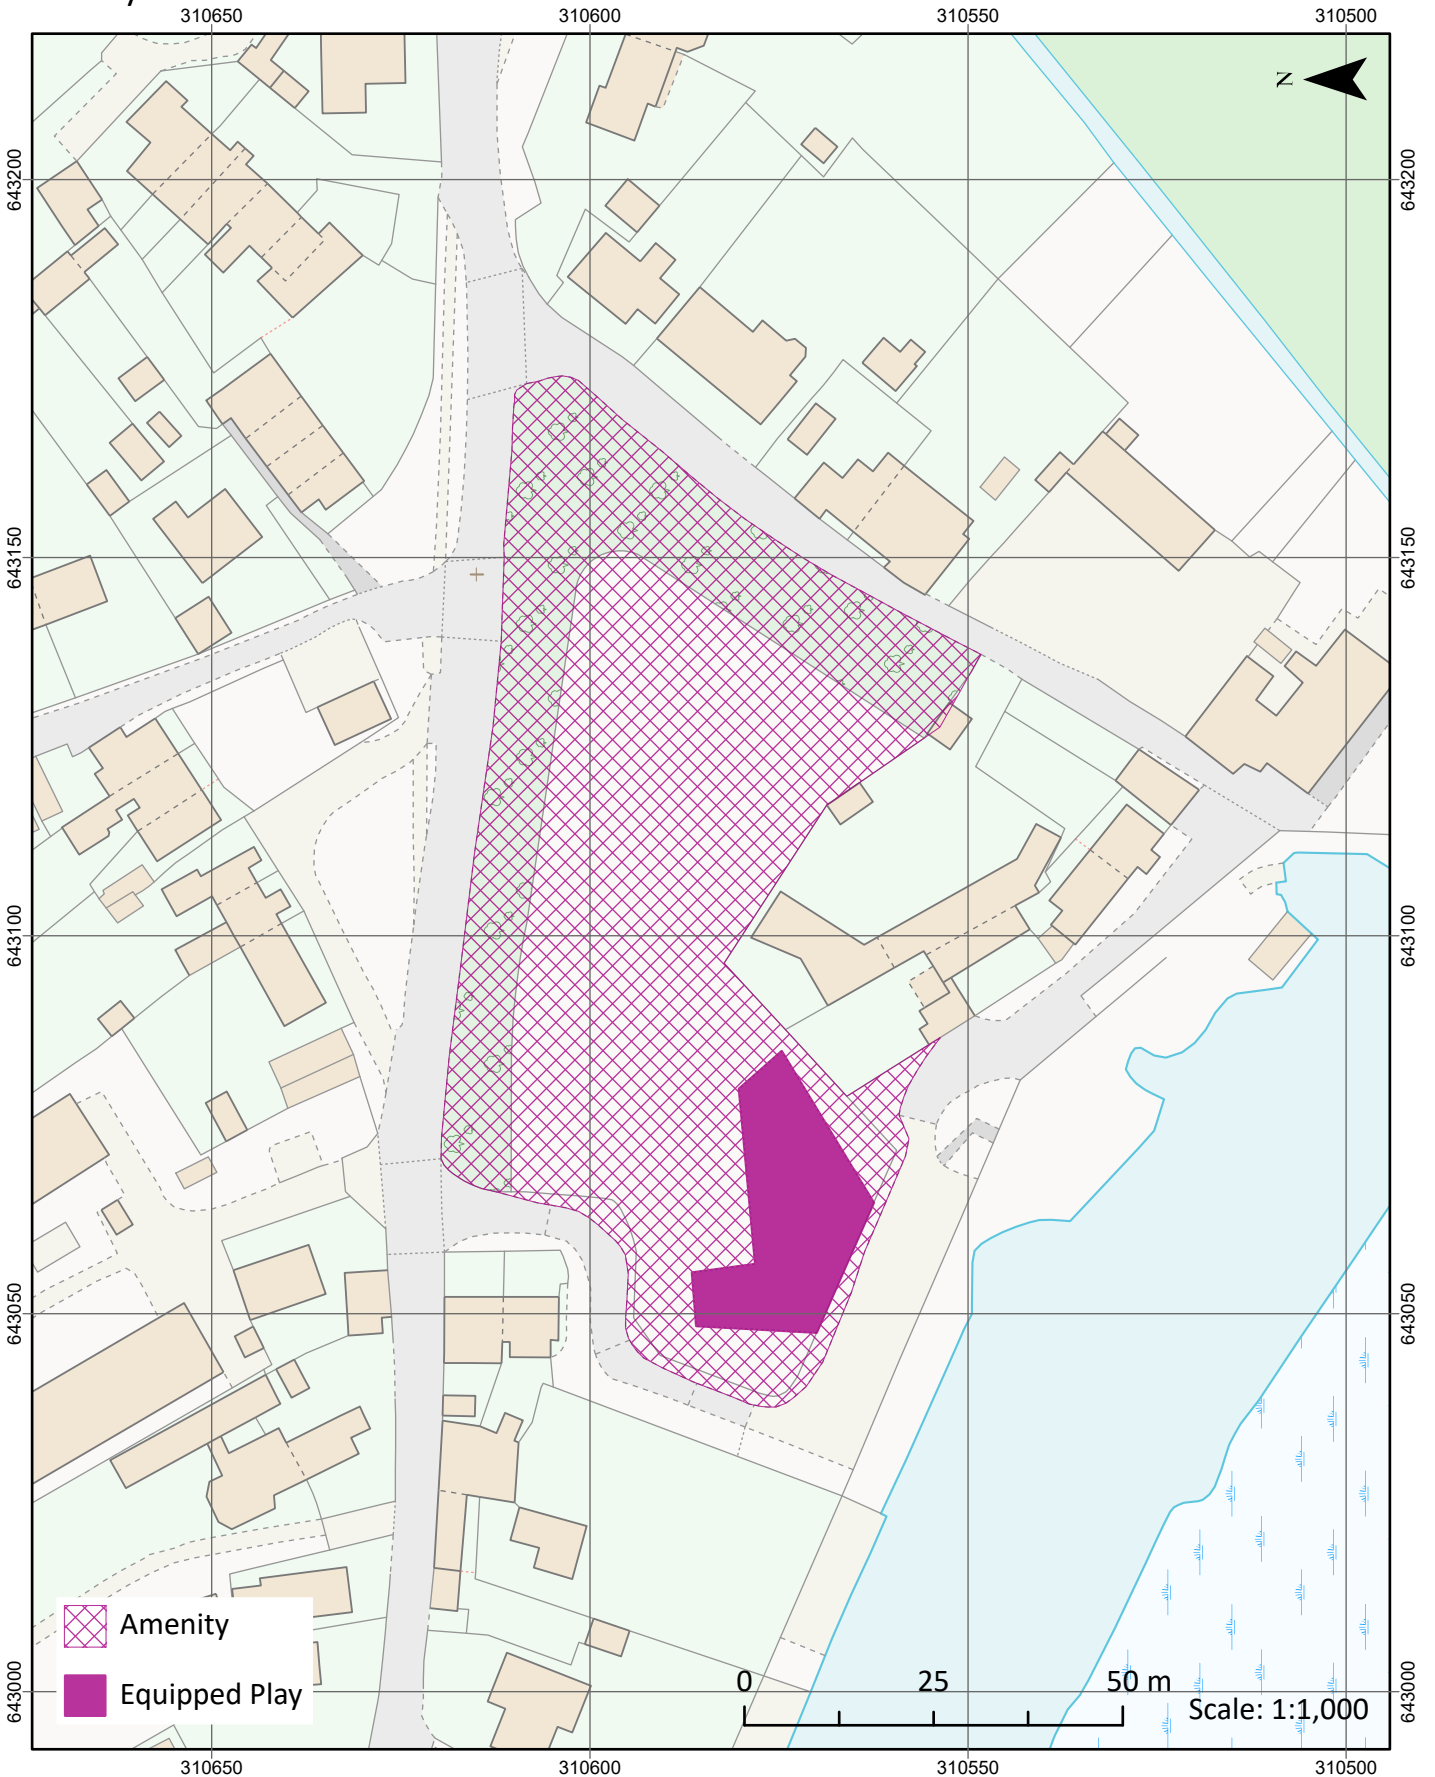

Herringfleet

Marshes adjacent to Broadland Rugby Club

Nicholas Everitt Park

Outney Common

Poor Marshes, near Furze Hill

Potter Heigham

PUBDM10: Open space on land, play space, sports fields and allotments

Pye's Mill

Reedham Quay

PUBDM10: Open space on land, play space, sports fields and allotments

Runham

Rockland

Somerton

St Edmunds Church, Thurne

St Michael's Church, Church Lane, Oulton Broad

Stokesby

Surlingham Ferry

Thurne

Waveney Meadow

PUBDM10: Open space on land, play space, sports fields and allotments

Winterton Dunes