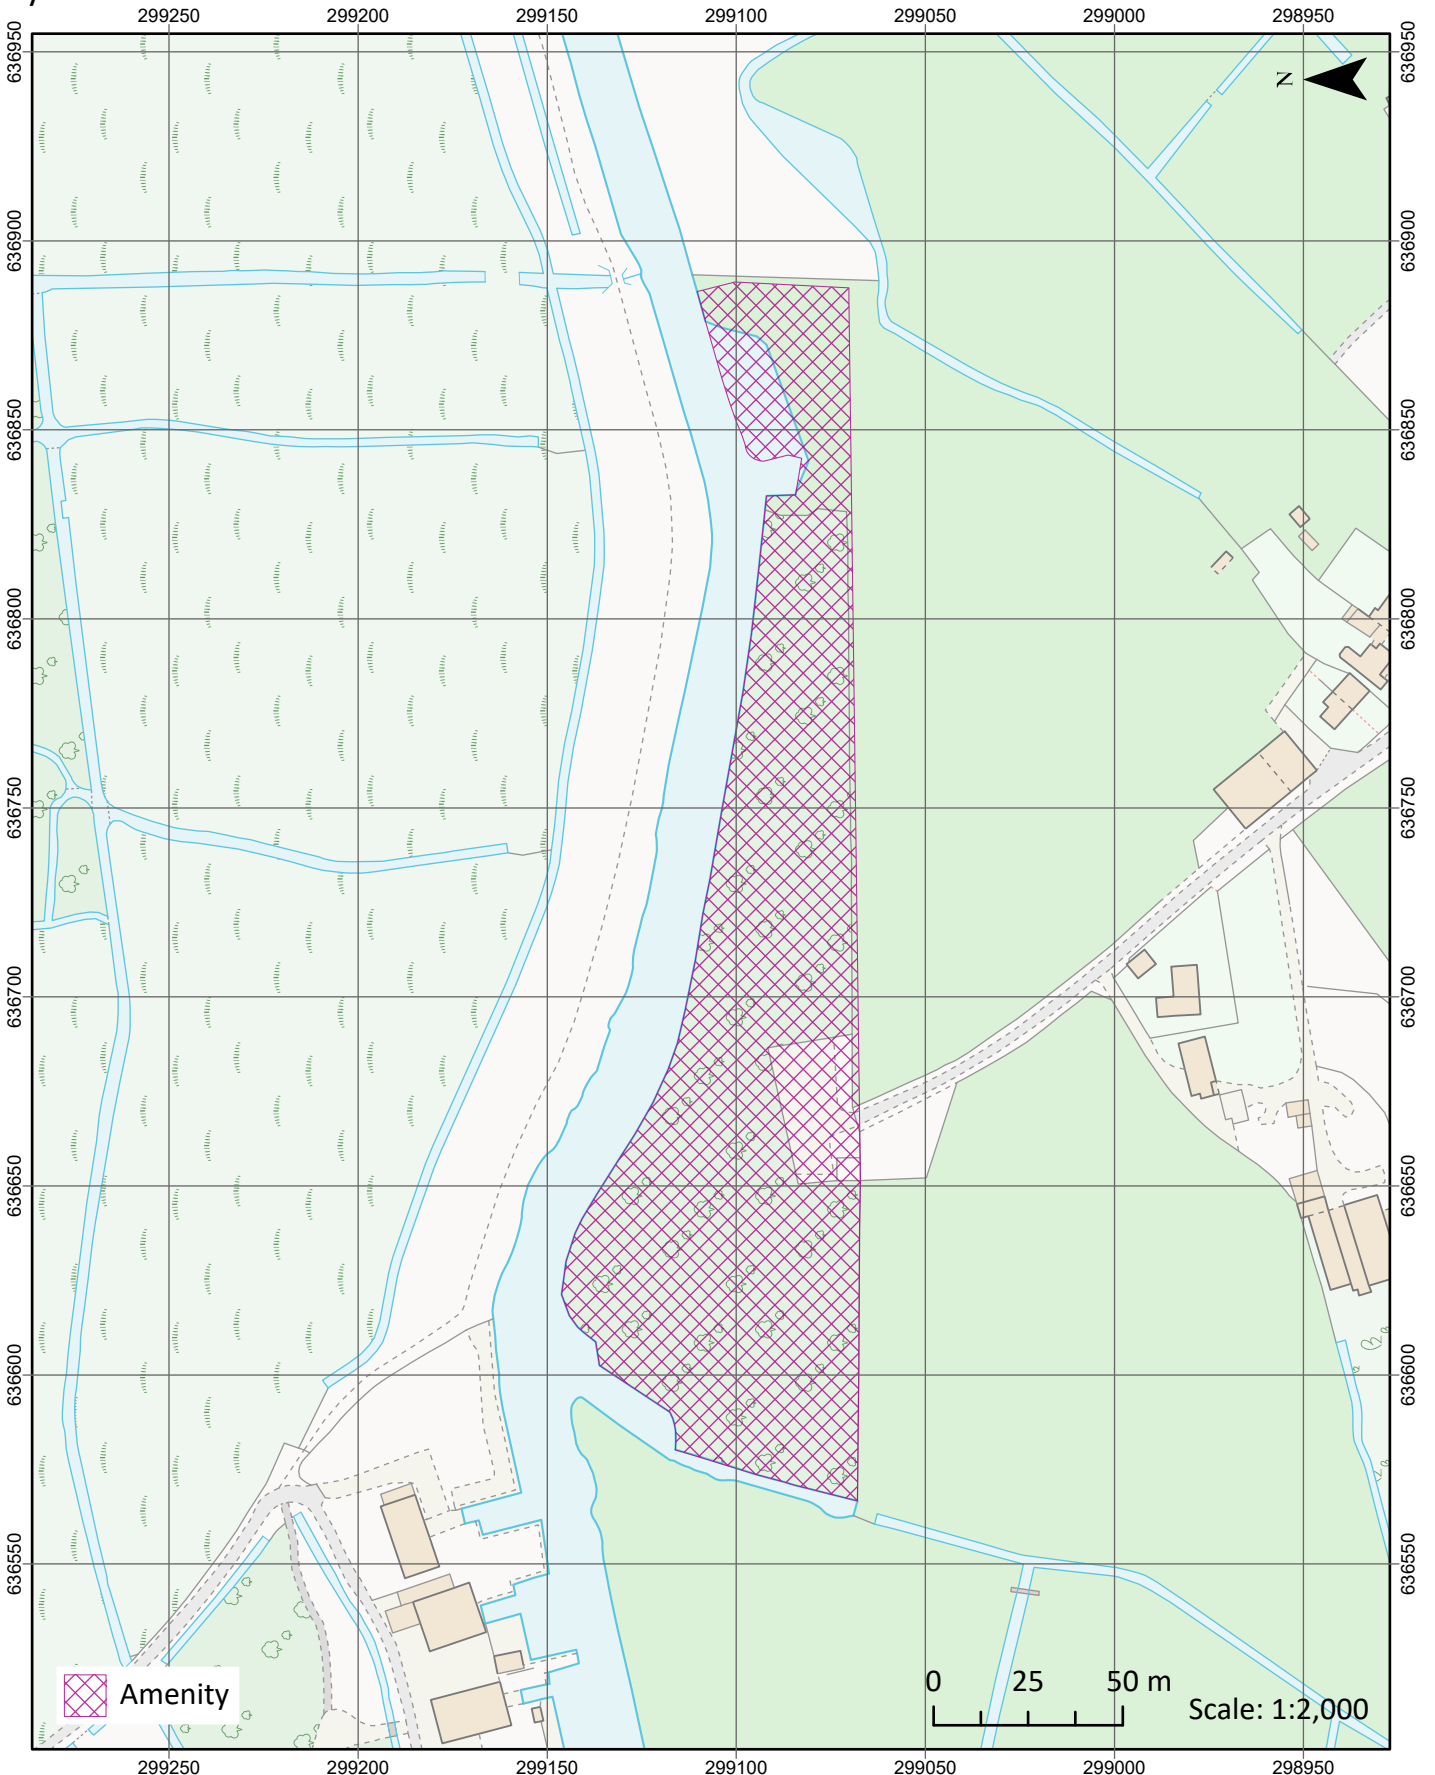

Herringfleet

Marshes adjacent to Broadland Rugby Club

Nicholas Everitt Park

Outney Common

Poor Marshes, near Furze Hill

Potter Heigham

PUBDM10: Open space on land, play space, sports fields and allotments

Pye's Mill