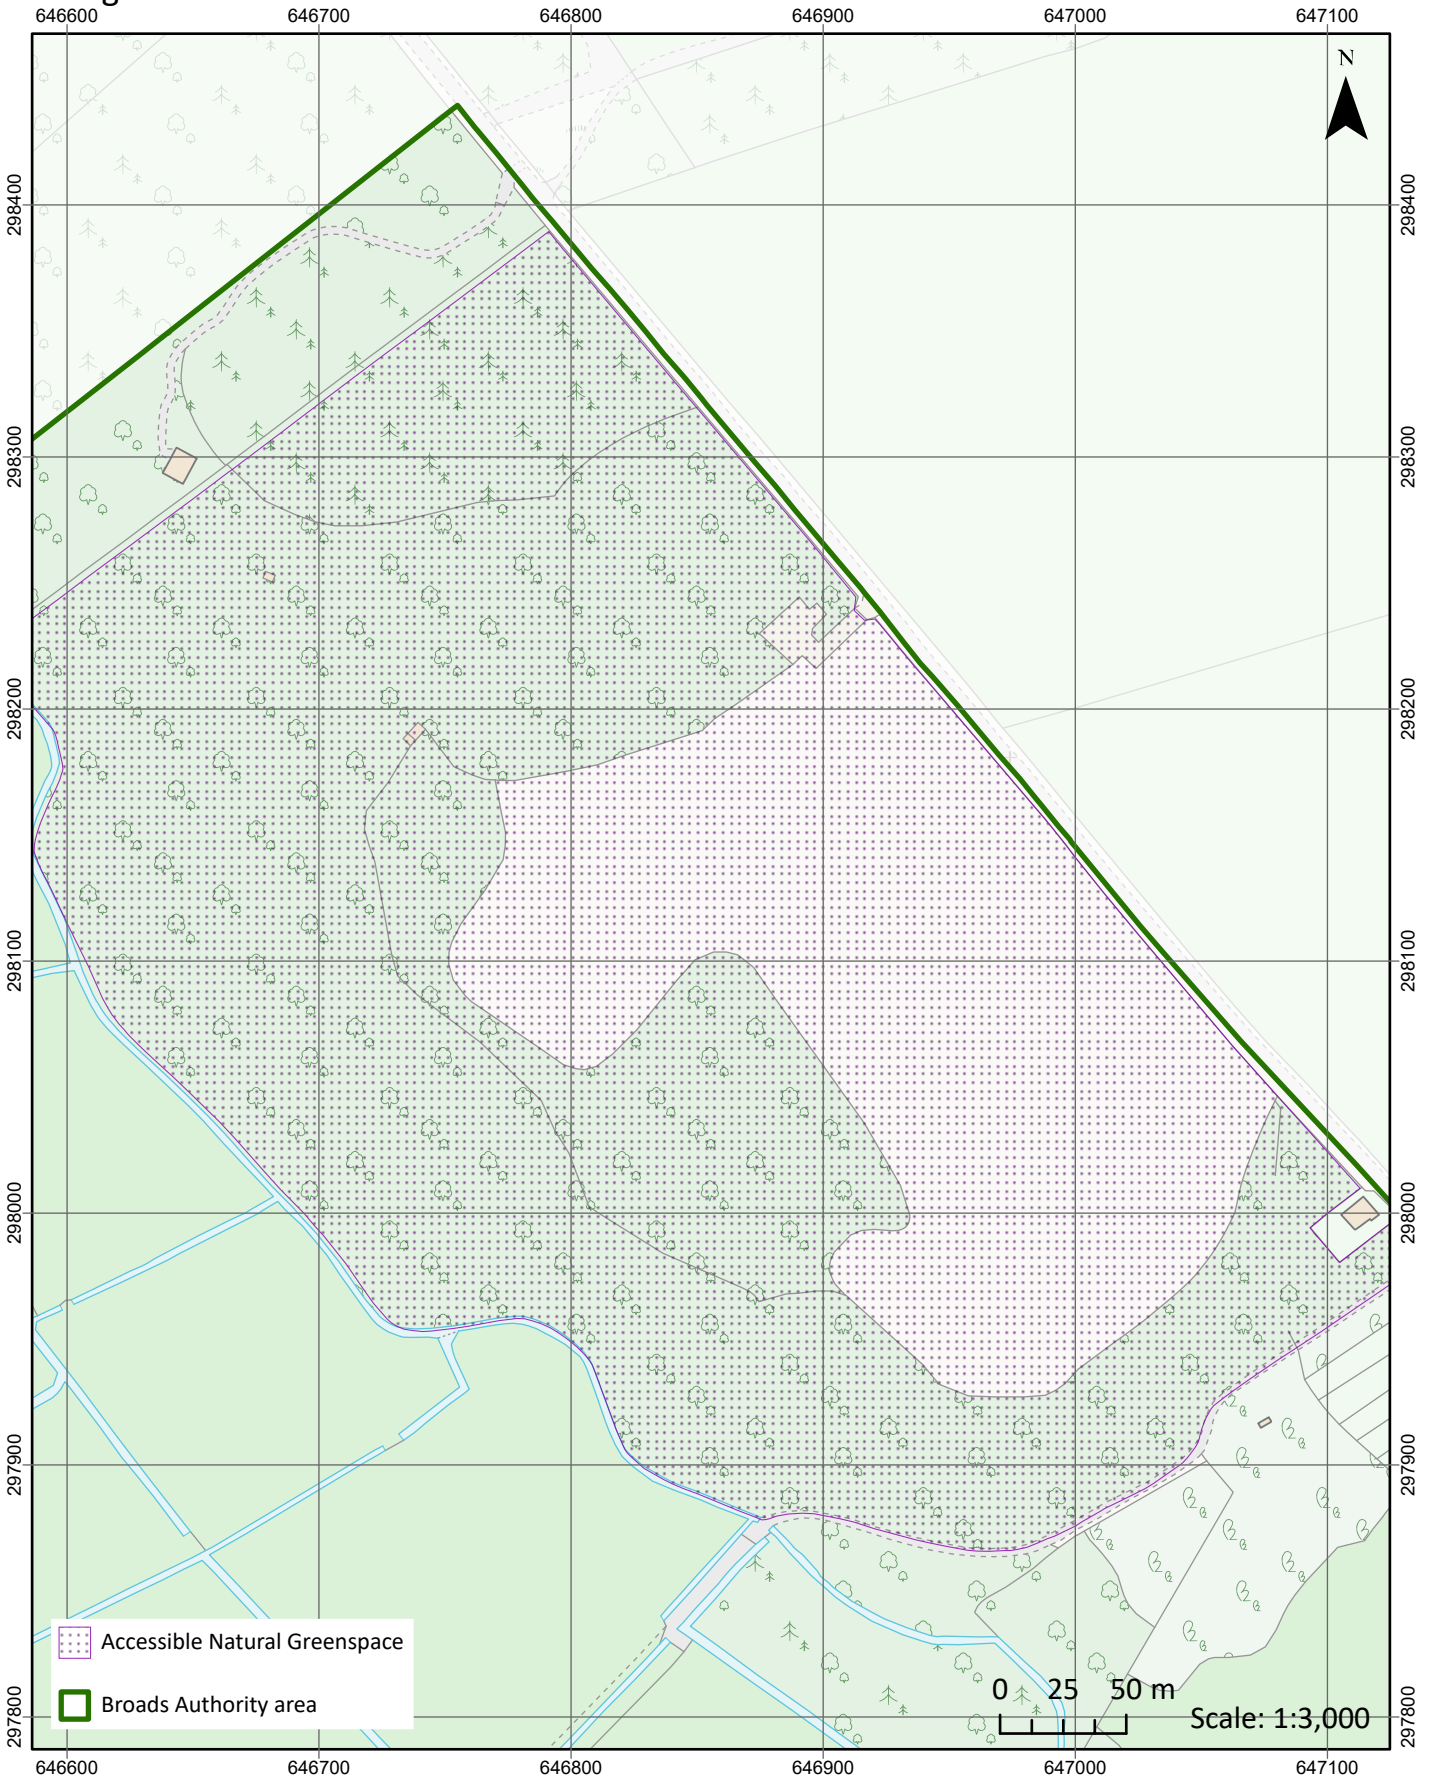

Herringfleet

Marshes adjacent to Broadland Rugby Club

Nicholas Everitt Park

Outney Common

Poor Marshes, near Furze Hill

Potter Heigham

PUBDM10: Open space on land, play space, sports fields and allotments

Pye's Mill