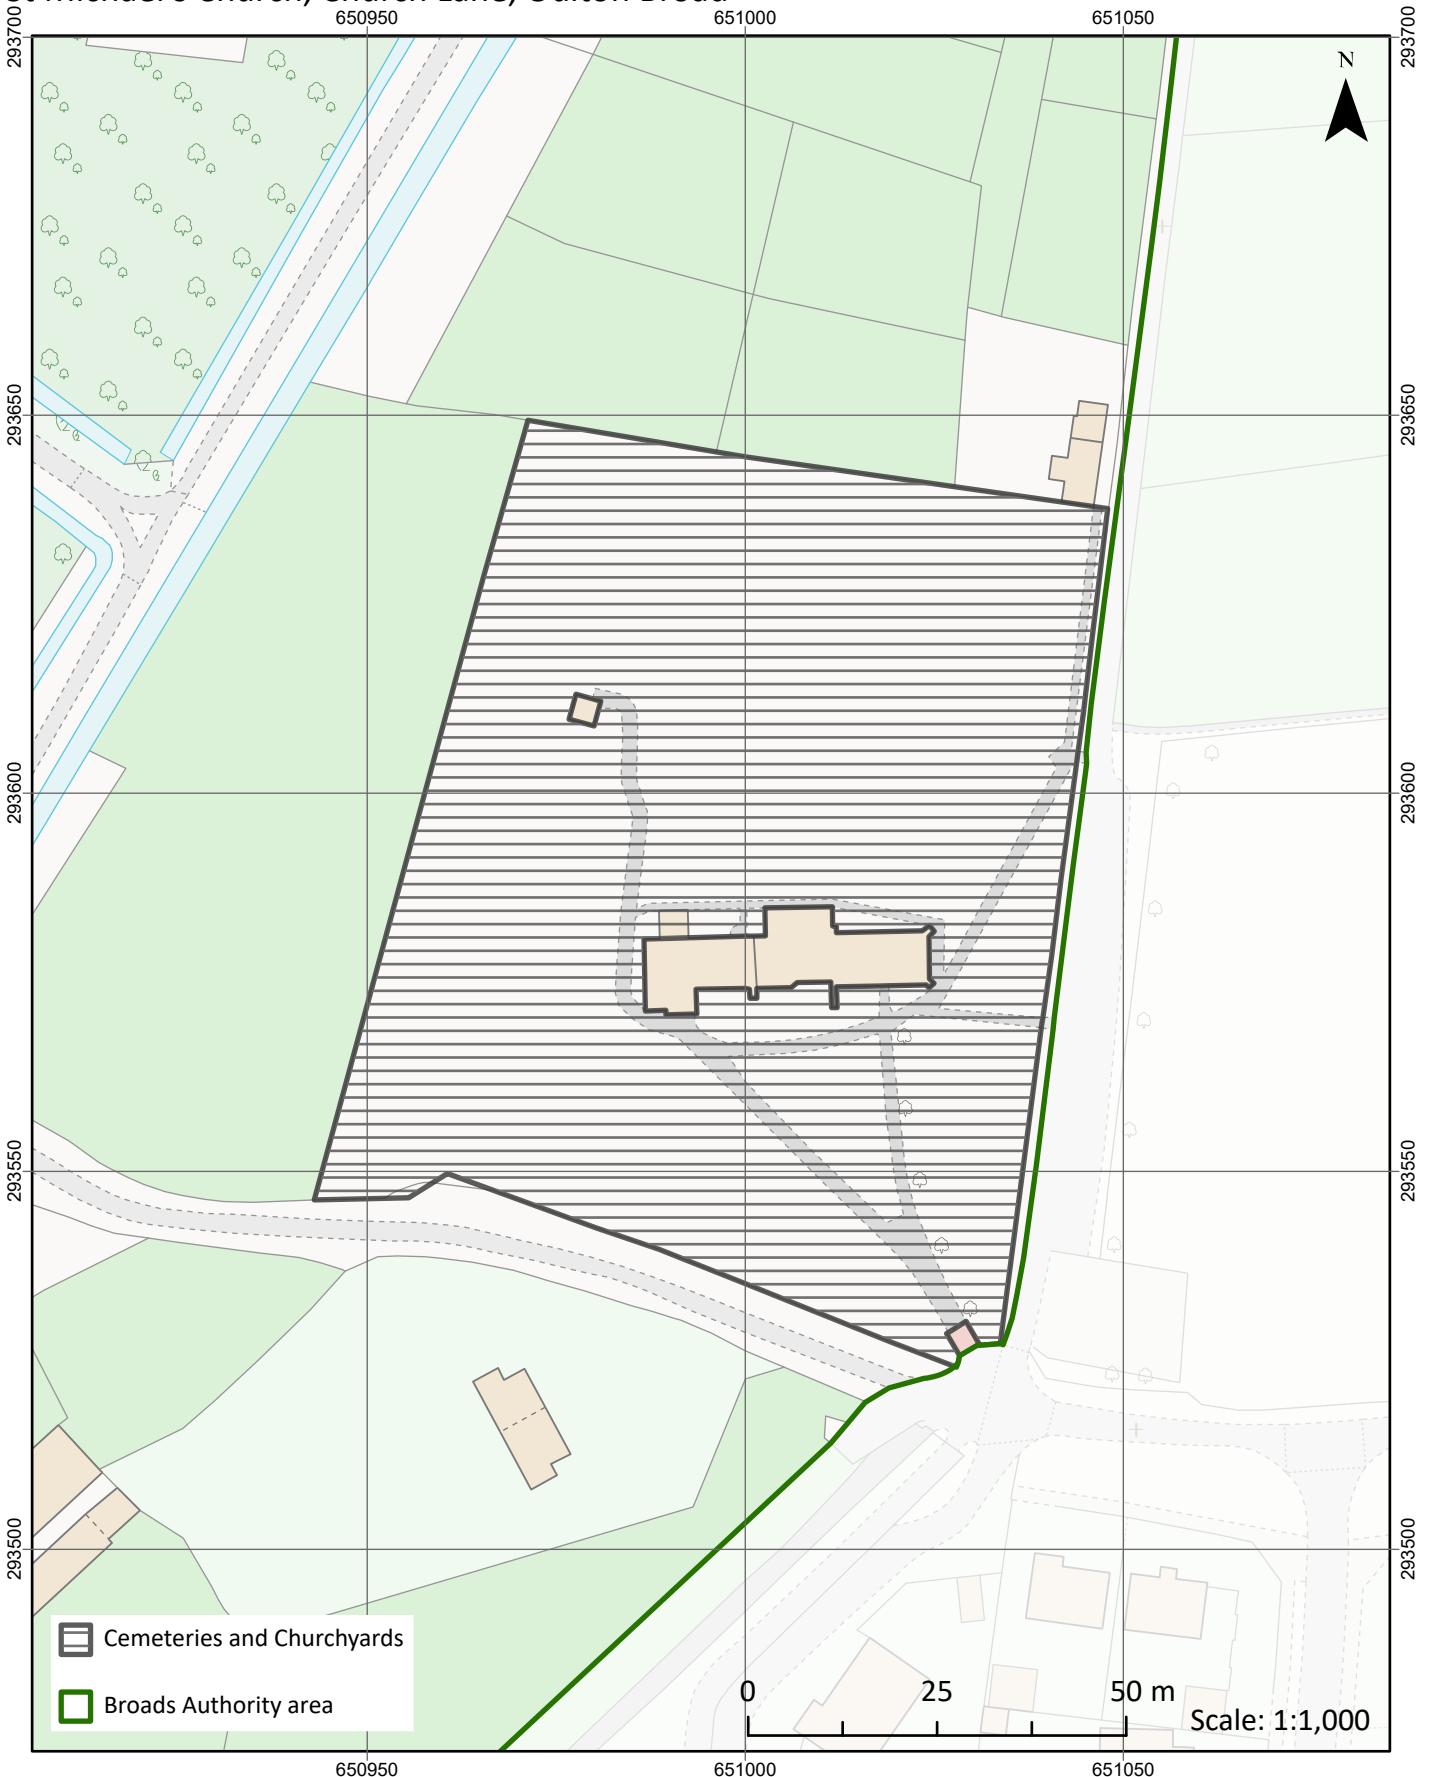

Herringfleet

Marshes adjacent to Broadland Rugby Club

Nicholas Everitt Park

Outney Common

Poor Marshes, near Furze Hill

Potter Heigham

PUBDM10: Open space on land, play space, sports fields and allotments

Pye's Mill

Reedham Quay

PUBDM10: Open space on land, play space, sports fields and allotments

Runham

Rockland

Somerton

St Edmunds Church, Thurne

St Michael's Church, Church Lane, Oulton Broad

Stokesby

Surlingham Ferry

Thurne

Waveney Meadow

PUBDM10: Open space on land, play space, sports fields and allotments

Winterton Dunes