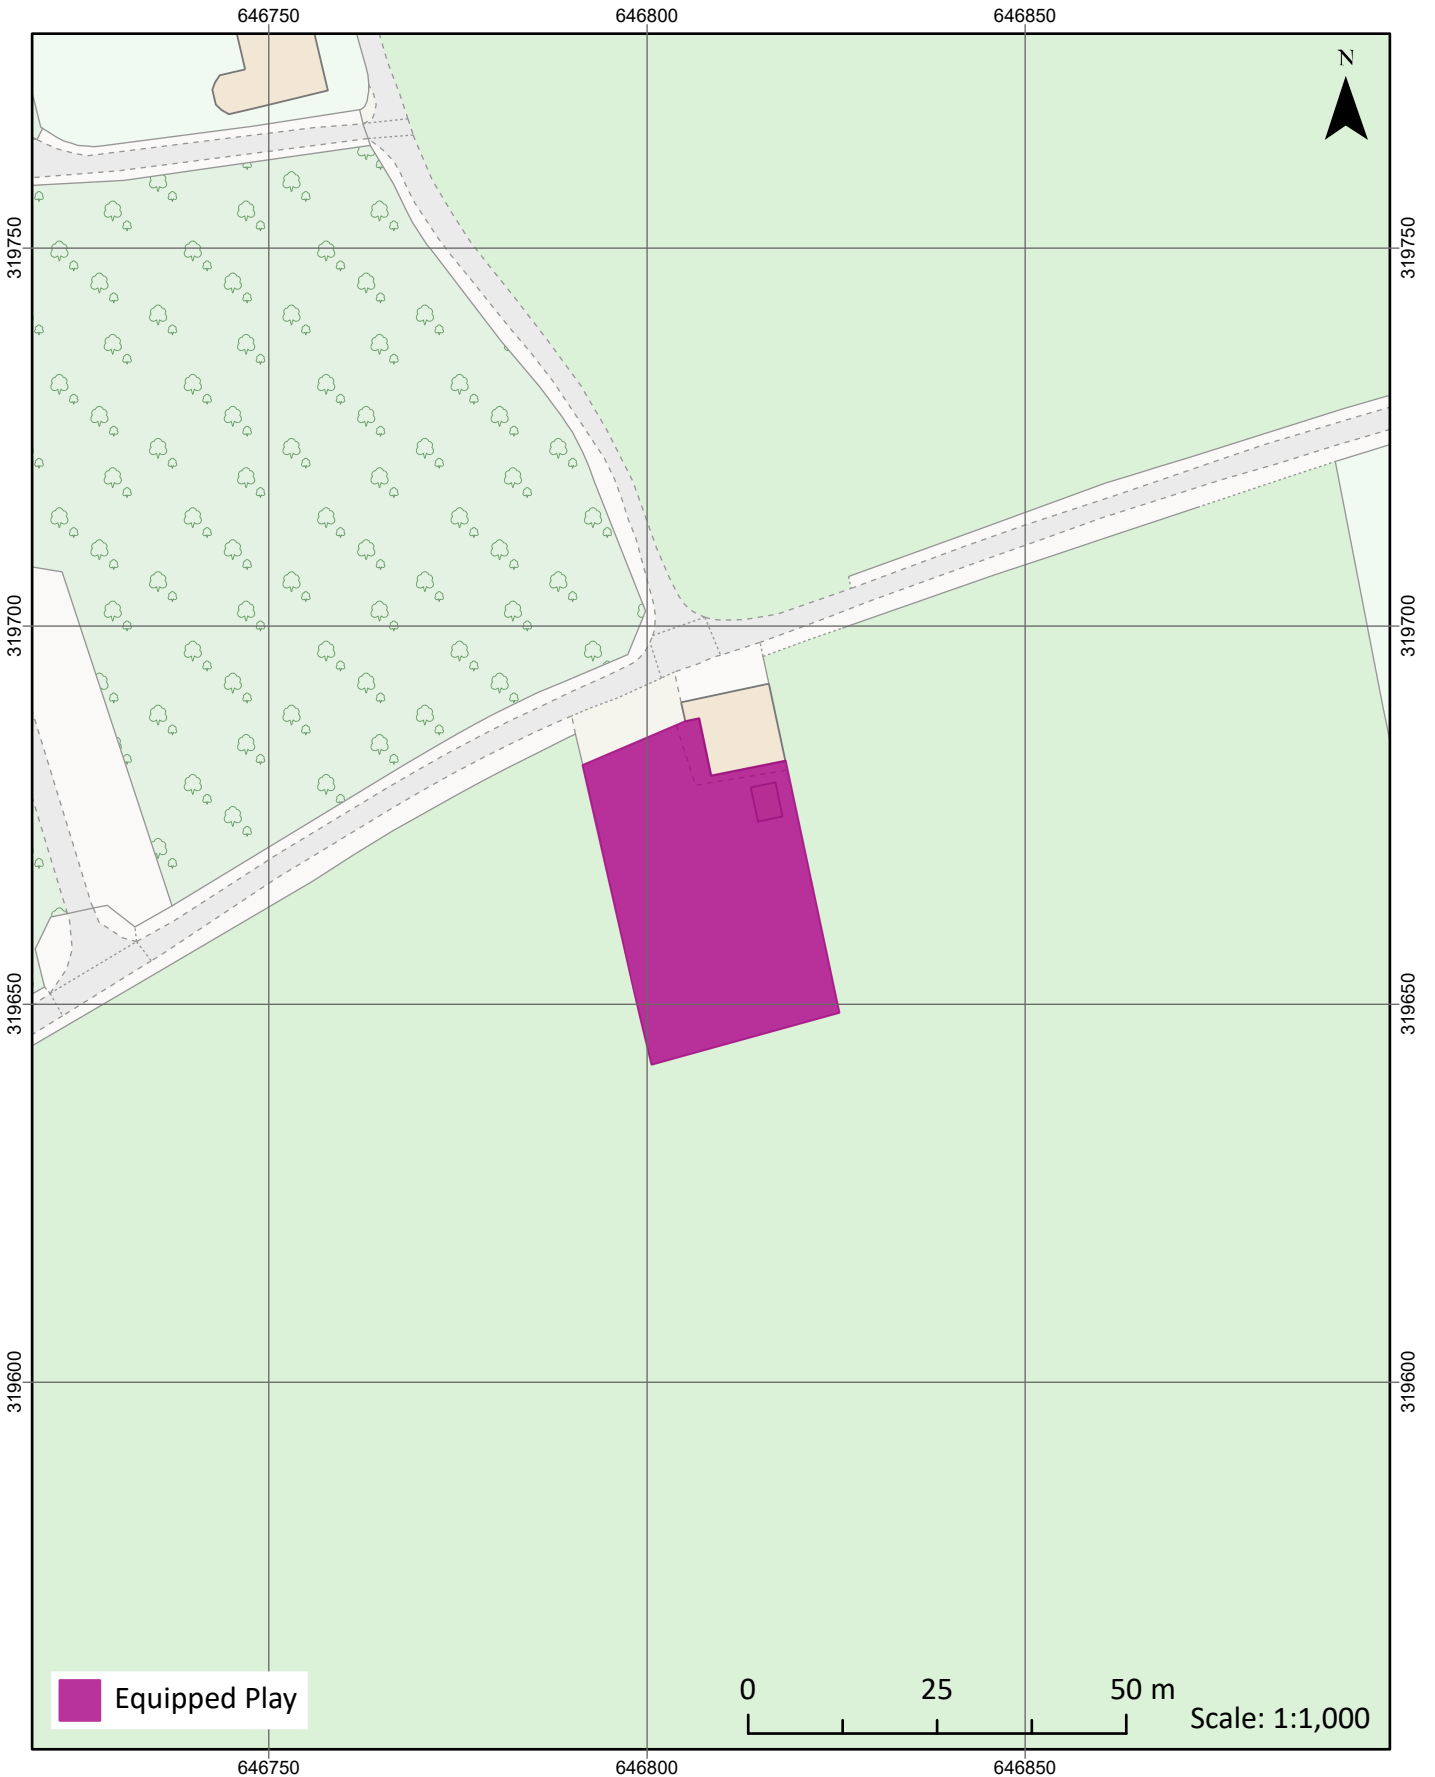

Herringfleet

Marshes adjacent to Broadland Rugby Club

Nicholas Everitt Park

Outney Common

Poor Marshes, near Furze Hill

Potter Heigham

PUBDM10: Open space on land, play space, sports fields and allotments

Pye's Mill

Reedham Quay

PUBDM10: Open space on land, play space, sports fields and allotments

Runham

Rockland

Somerton

St Edmunds Church, Thurne

St Michael's Church, Church Lane, Oulton Broad

Stokesby

Surlingham Ferry

Thurne

Waveney Meadow

PUBDM10: Open space on land, play space, sports fields and allotments

Winterton Dunes