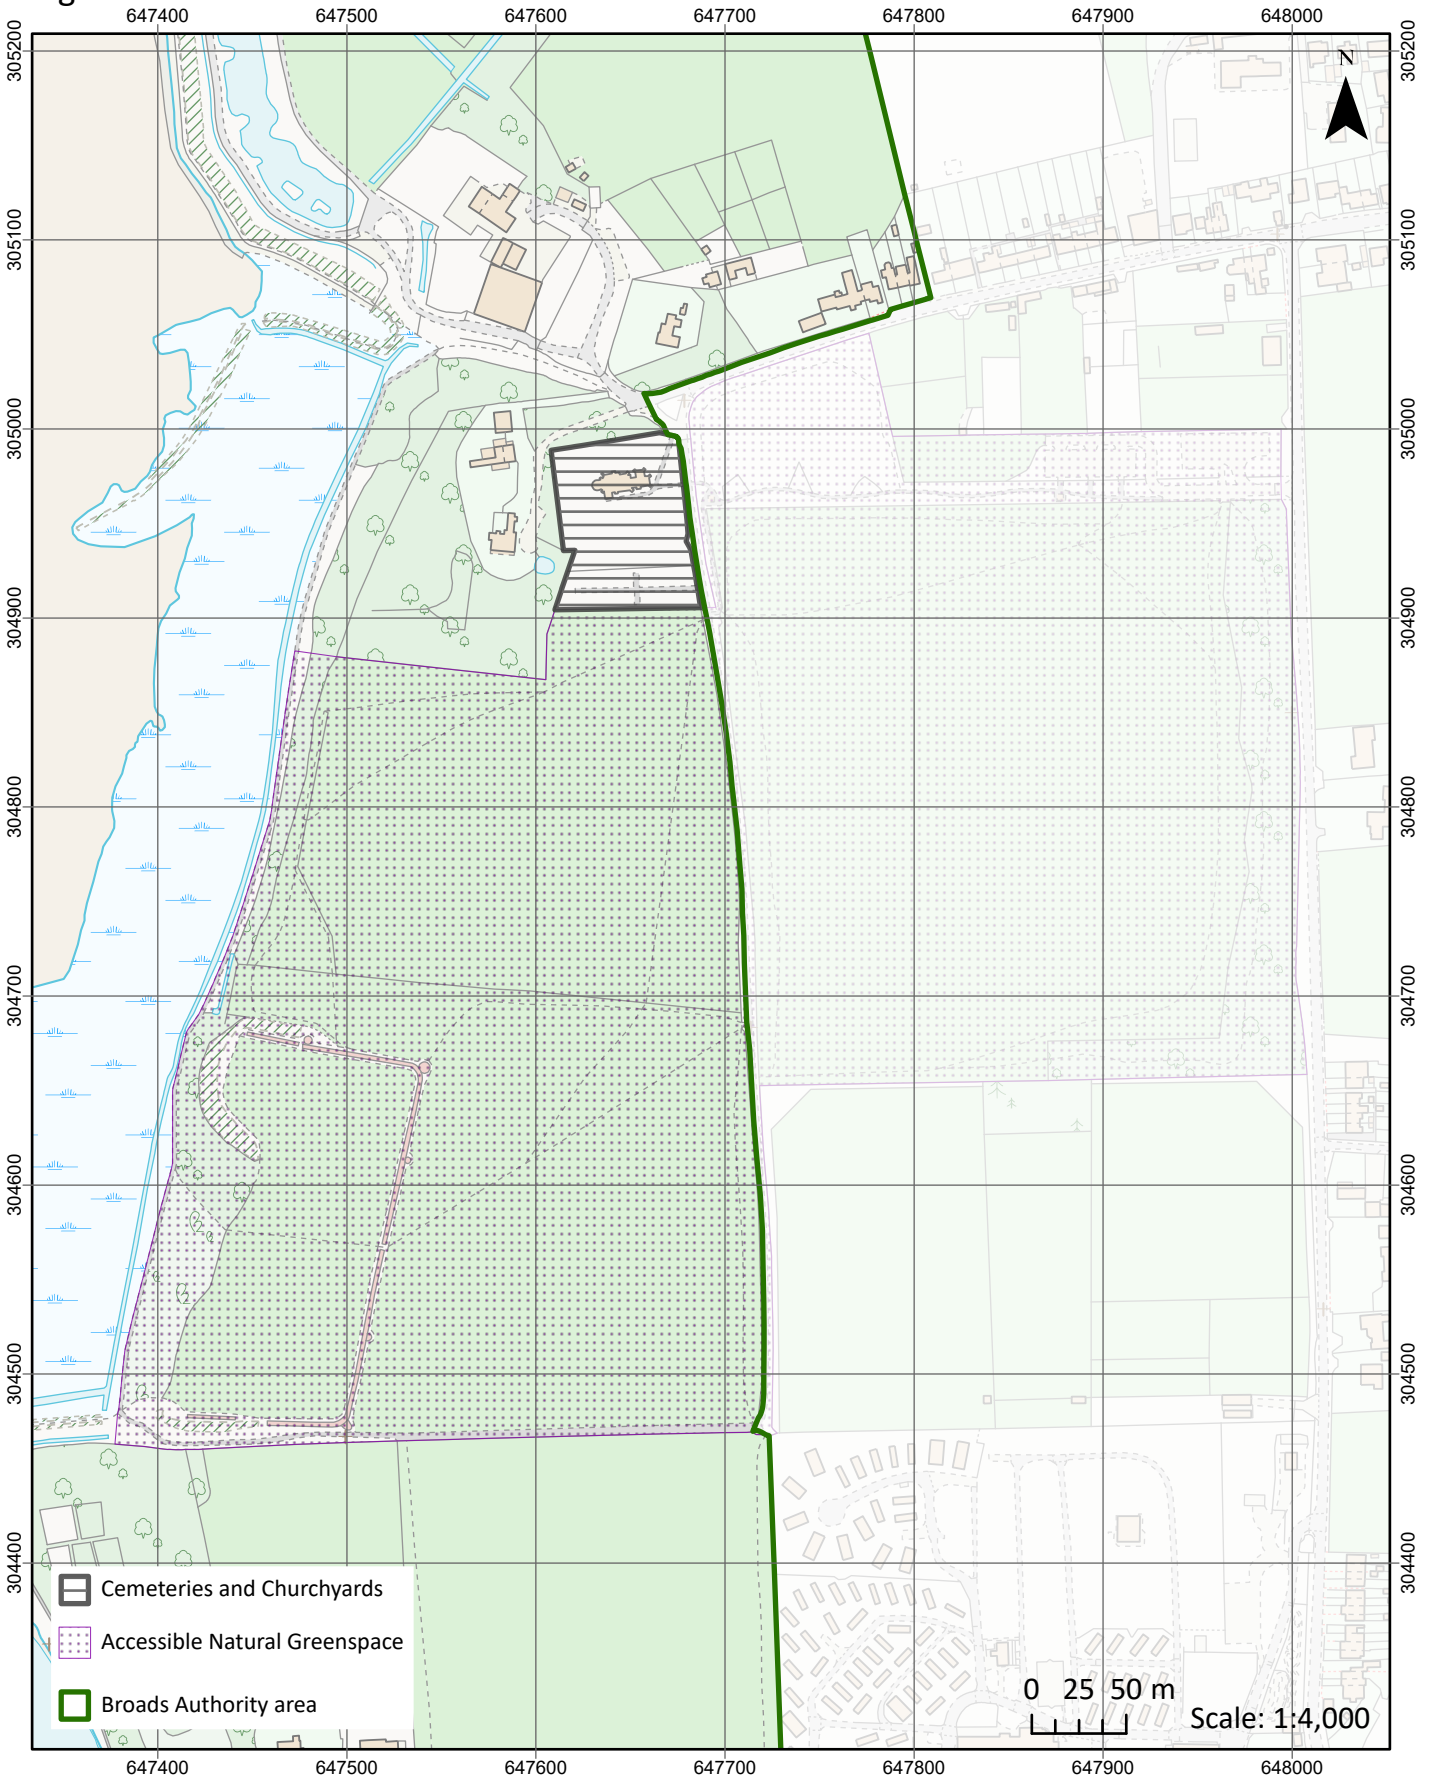

PUBDM10: Open space on land, play space, sports fields and allotments

Burgh Castle