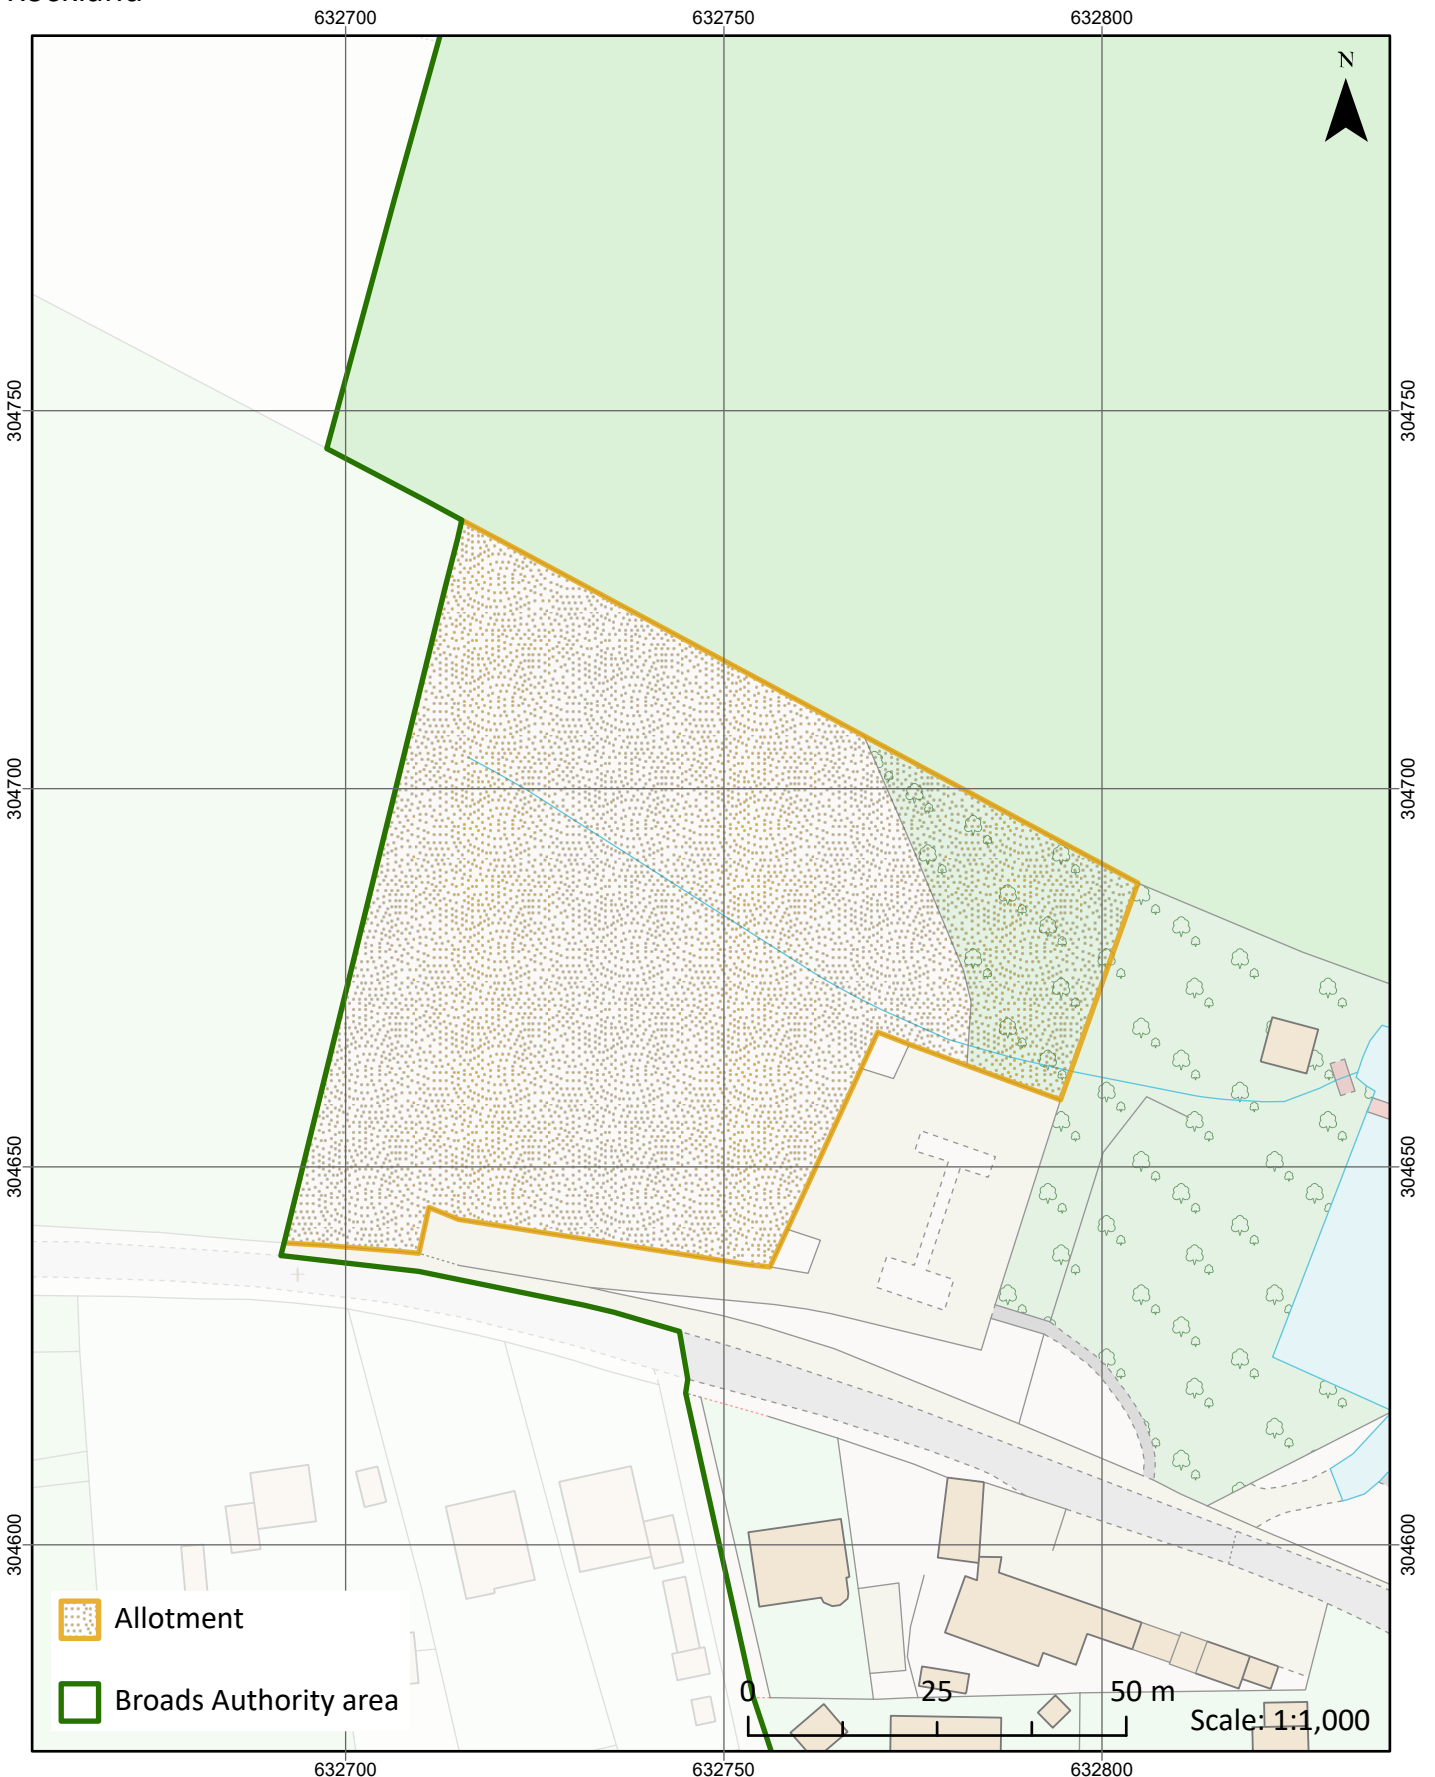

Herringfleet

Marshes adjacent to Broadland Rugby Club

Nicholas Everitt Park

Outney Common

Poor Marshes, near Furze Hill

Potter Heigham

PUBDM10: Open space on land, play space, sports fields and allotments

Pye's Mill

Reedham Quay

PUBDM10: Open space on land, play space, sports fields and allotments

Runham

Rockland

Somerton

St Edmunds Church, Thurne

St Michael's Church, Church Lane, Oulton Broad

Stokesby

Surlingham Ferry

Thurne

Waveney Meadow

PUBDM10: Open space on land, play space, sports fields and allotments

Winterton Dunes