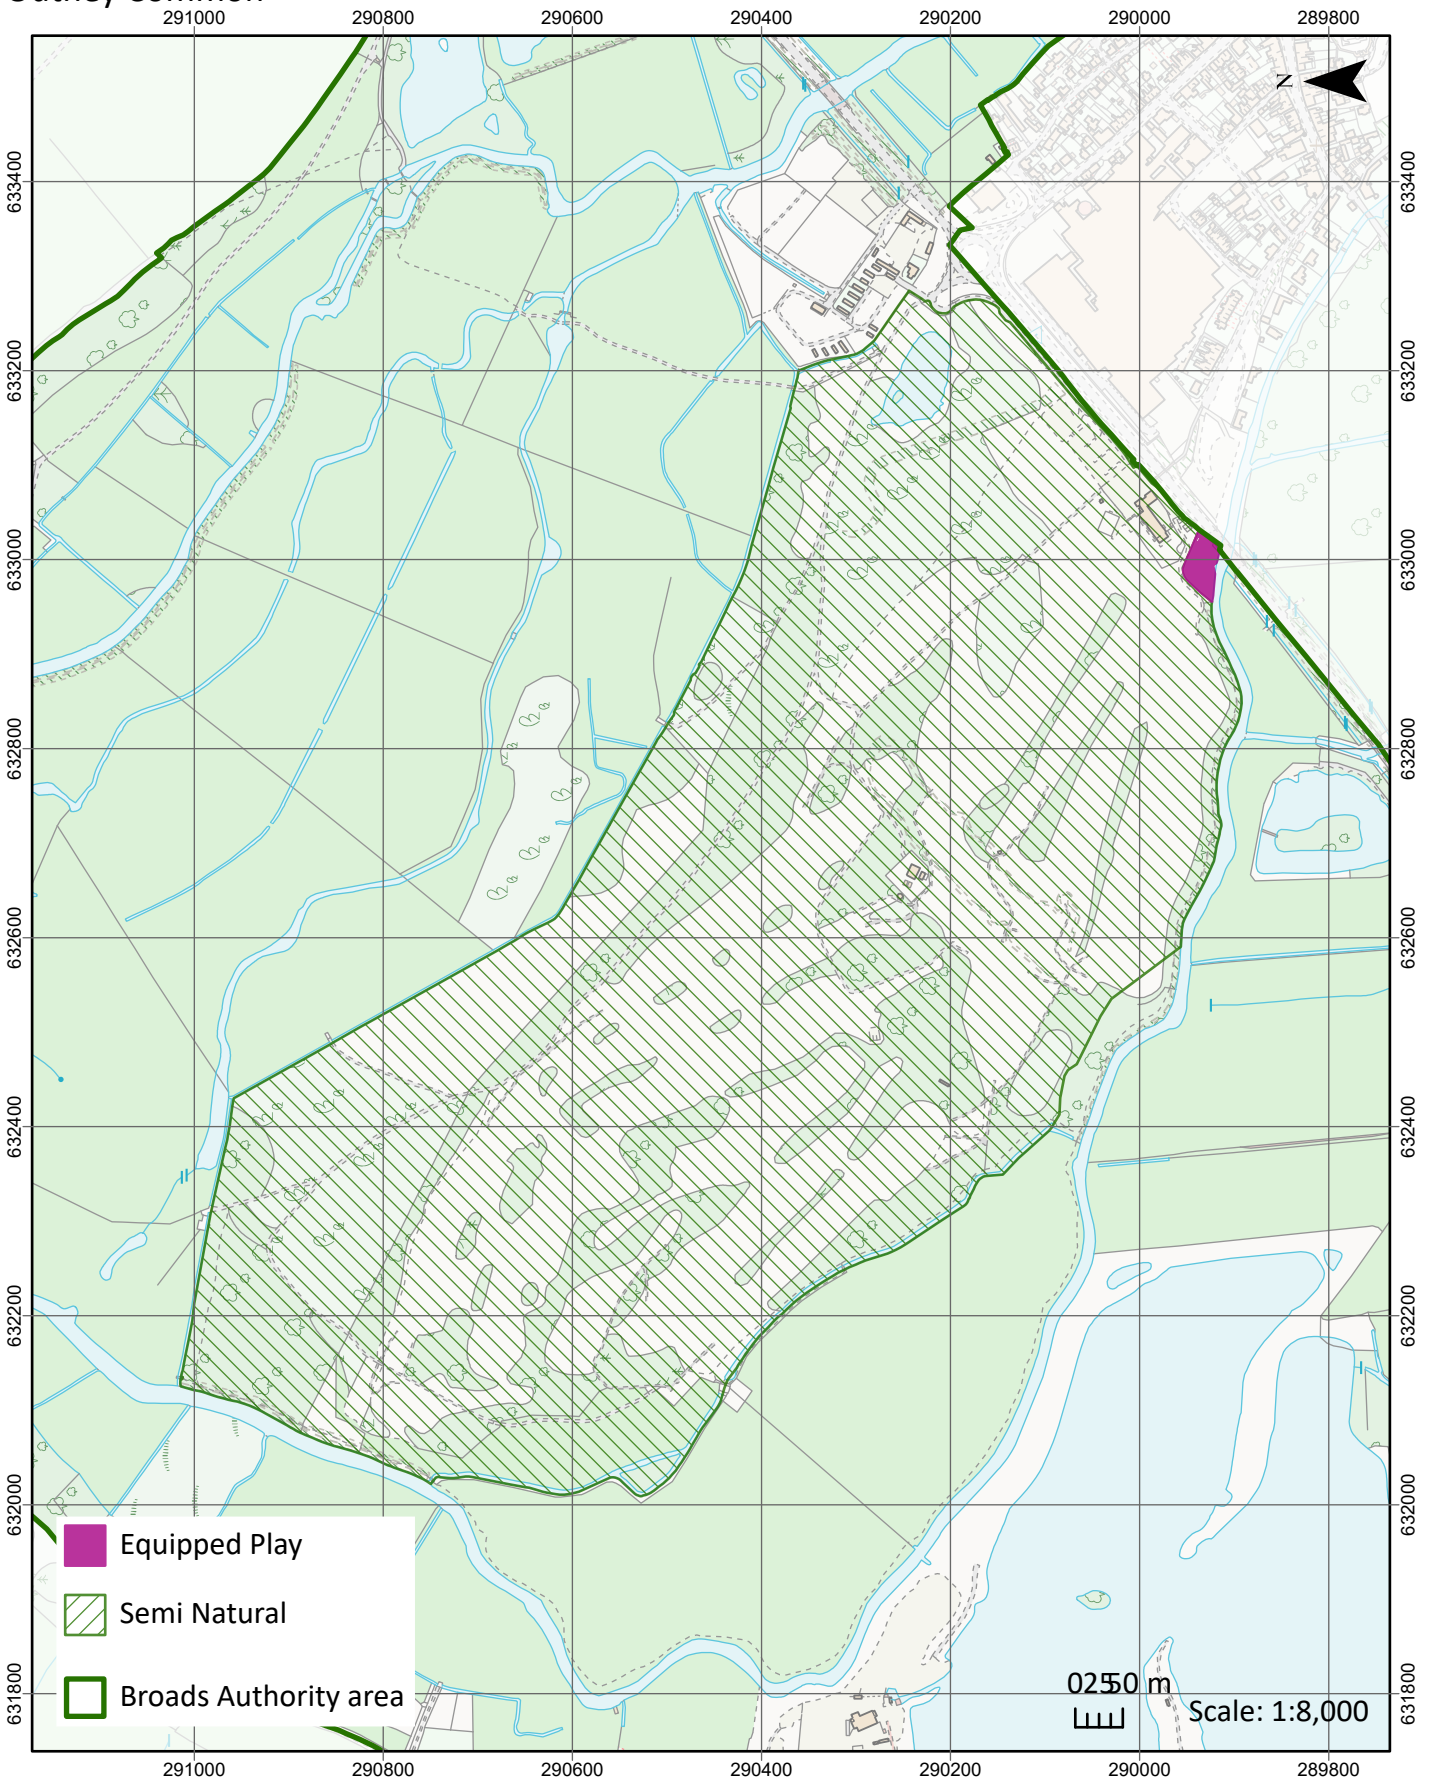

Herringfleet

Marshes adjacent to Broadland Rugby Club

Nicholas Everitt Park

Outney Common

Poor Marshes, near Furze Hill

Potter Heigham

PUBDM10: Open space on land, play space, sports fields and allotments

Pye's Mill