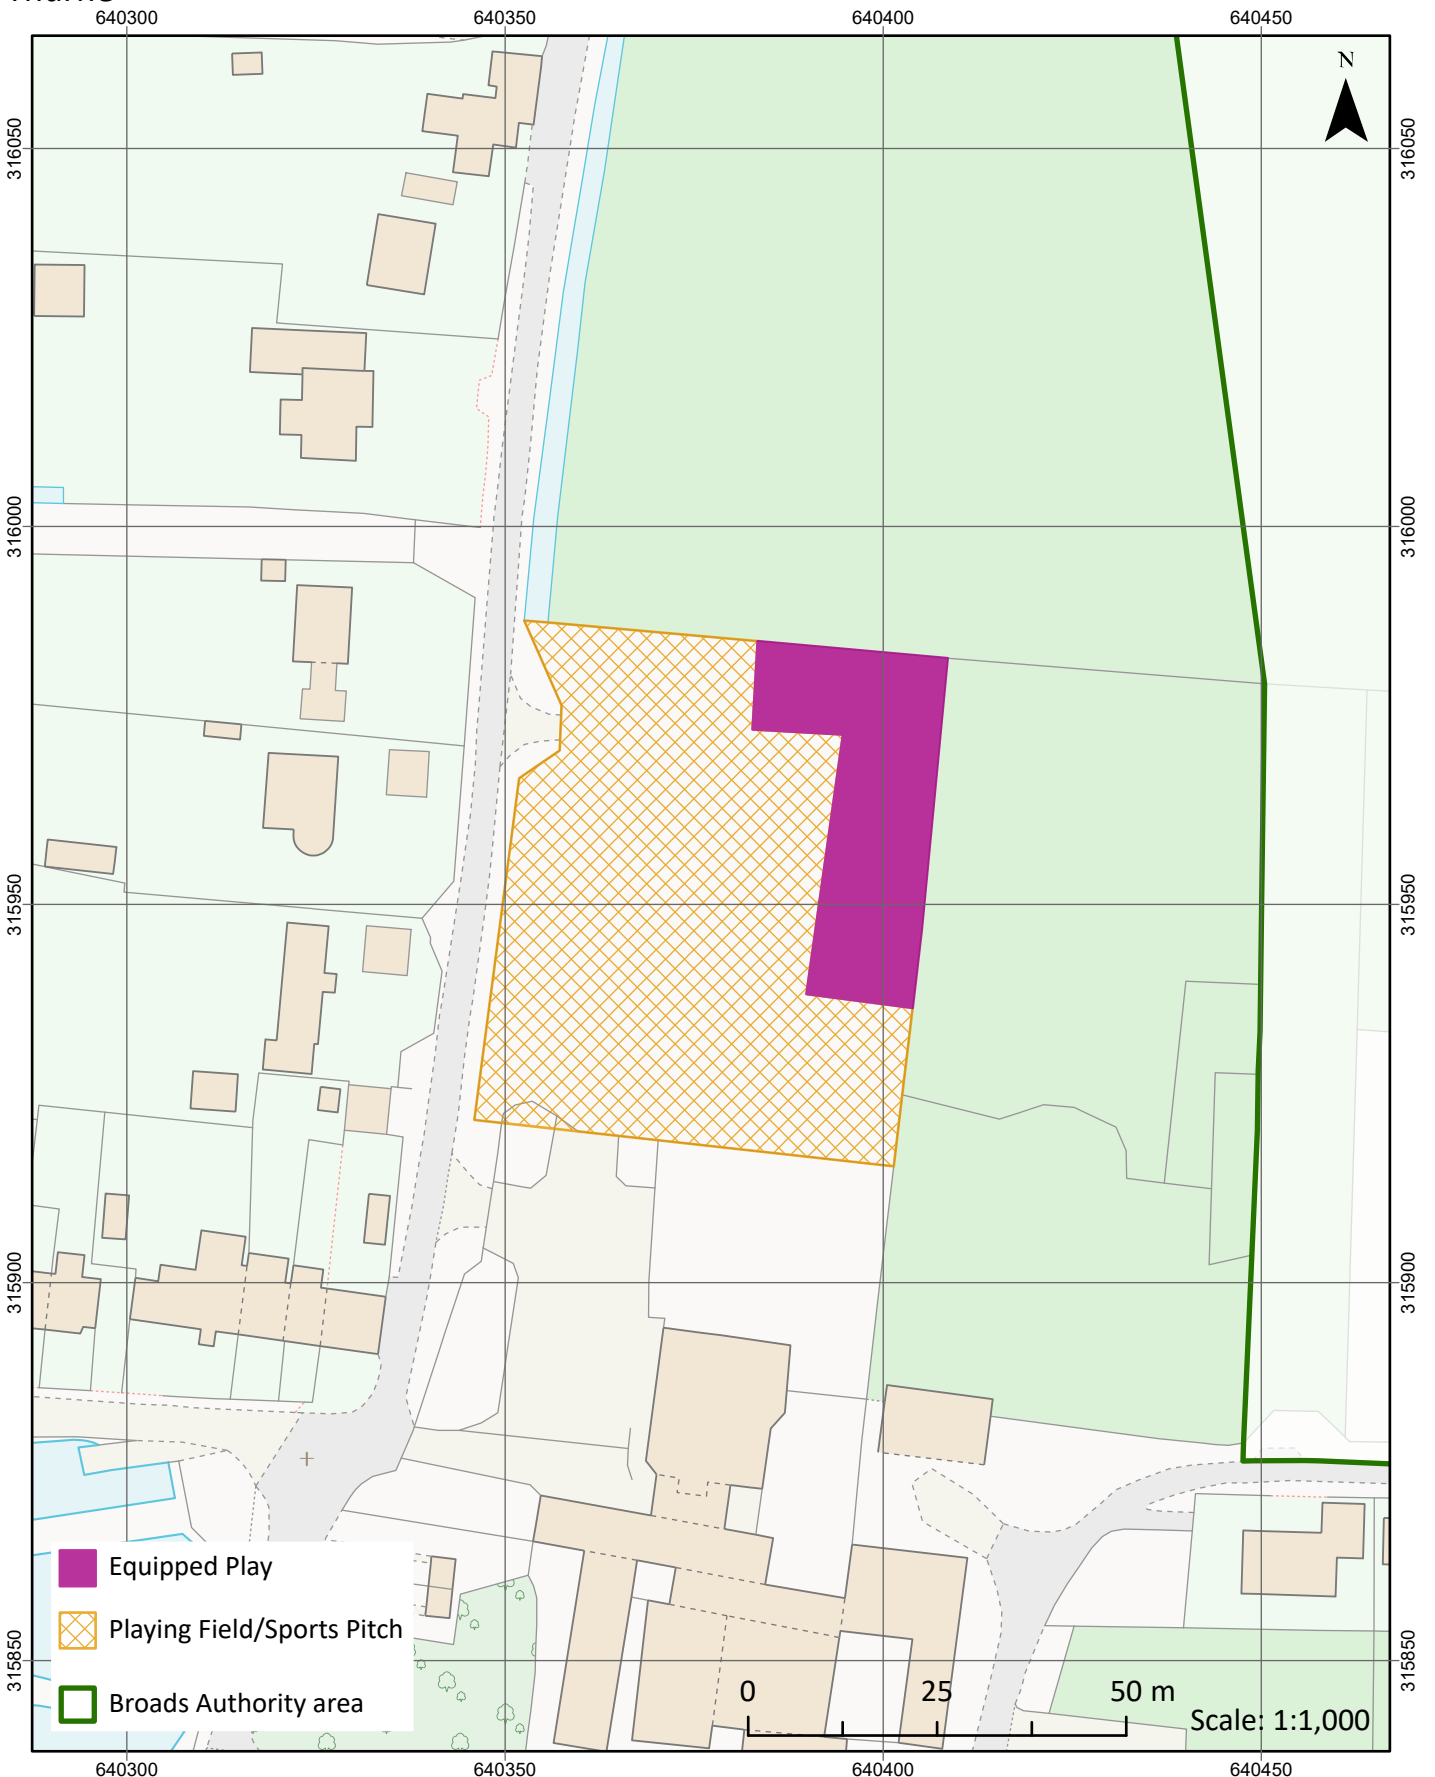

Herringfleet

Marshes adjacent to Broadland Rugby Club

Nicholas Everitt Park

Outney Common

Poor Marshes, near Furze Hill

Potter Heigham

PUBDM10: Open space on land, play space, sports fields and allotments

Pye's Mill

Reedham Quay

PUBDM10: Open space on land, play space, sports fields and allotments

Runham

Rockland

Somerton

St Edmunds Church, Thurne

St Michael's Church, Church Lane, Oulton Broad

Stokesby

Surlingham Ferry

Thurne

Waveney Meadow

PUBDM10: Open space on land, play space, sports fields and allotments

Winterton Dunes