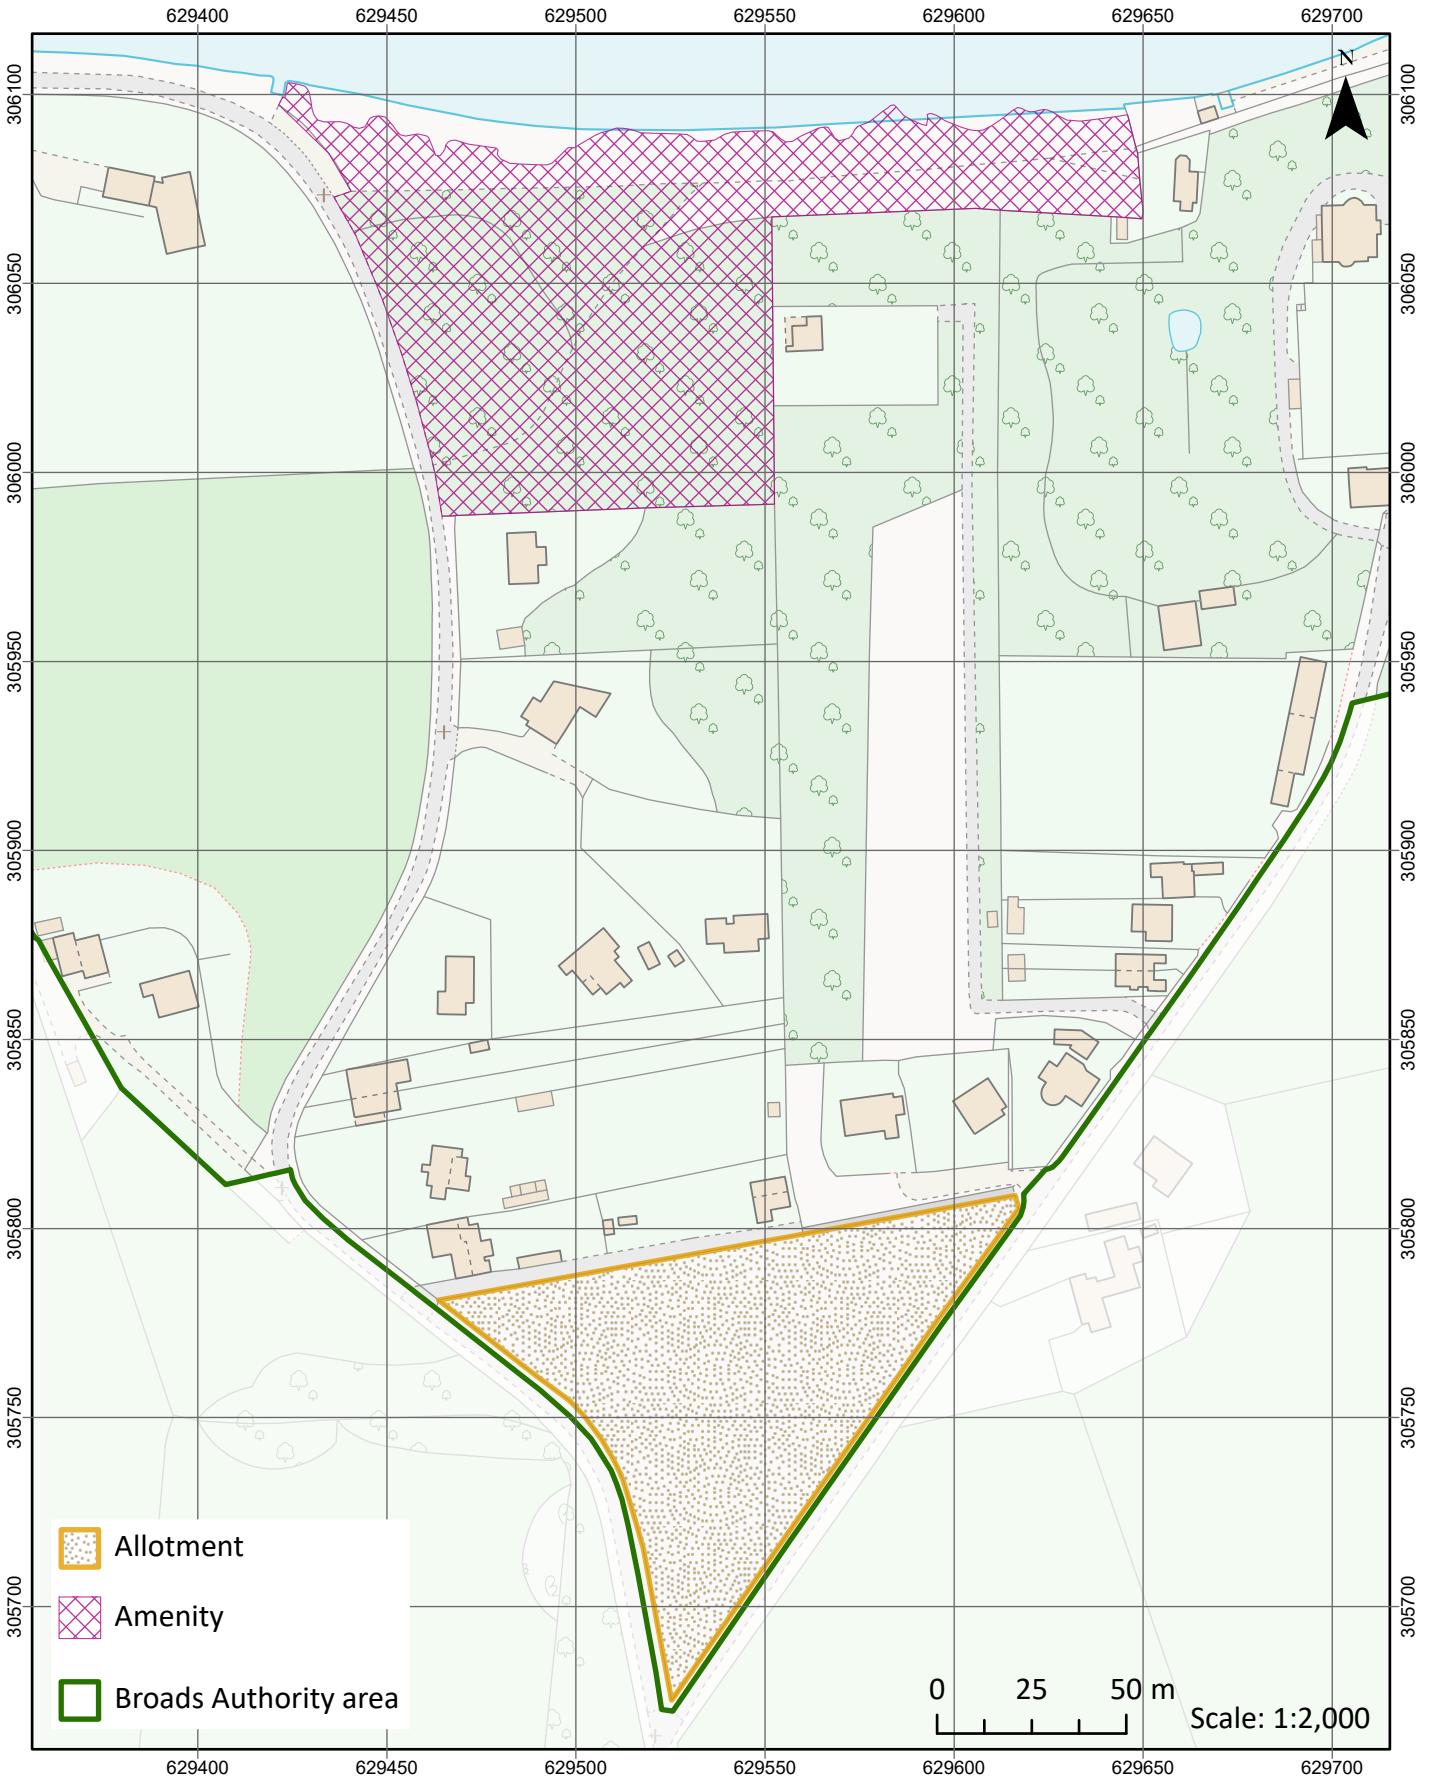

PUBDM10: Open space on land, play space, sports fields and allotments

Beccles

Belagh

PUBDM10: Open space on land, play space, sports fields and allotments

Bramerton

PUBDM10: Open space on land, play space, sports fields and allotments

Herringfleet

Marshes adjacent to Broadland Rugby Club

Nicholas Everitt Park

Outney Common

Poor Marshes, near Furze Hill

Potter Heigham

PUBDM10: Open space on land, play space, sports fields and allotments

Pye's Mill

Surlingham Ferry

Thurne

Waveney Meadow

PUBDM10: Open space on land, play space, sports fields and allotments

Winterton Dunes