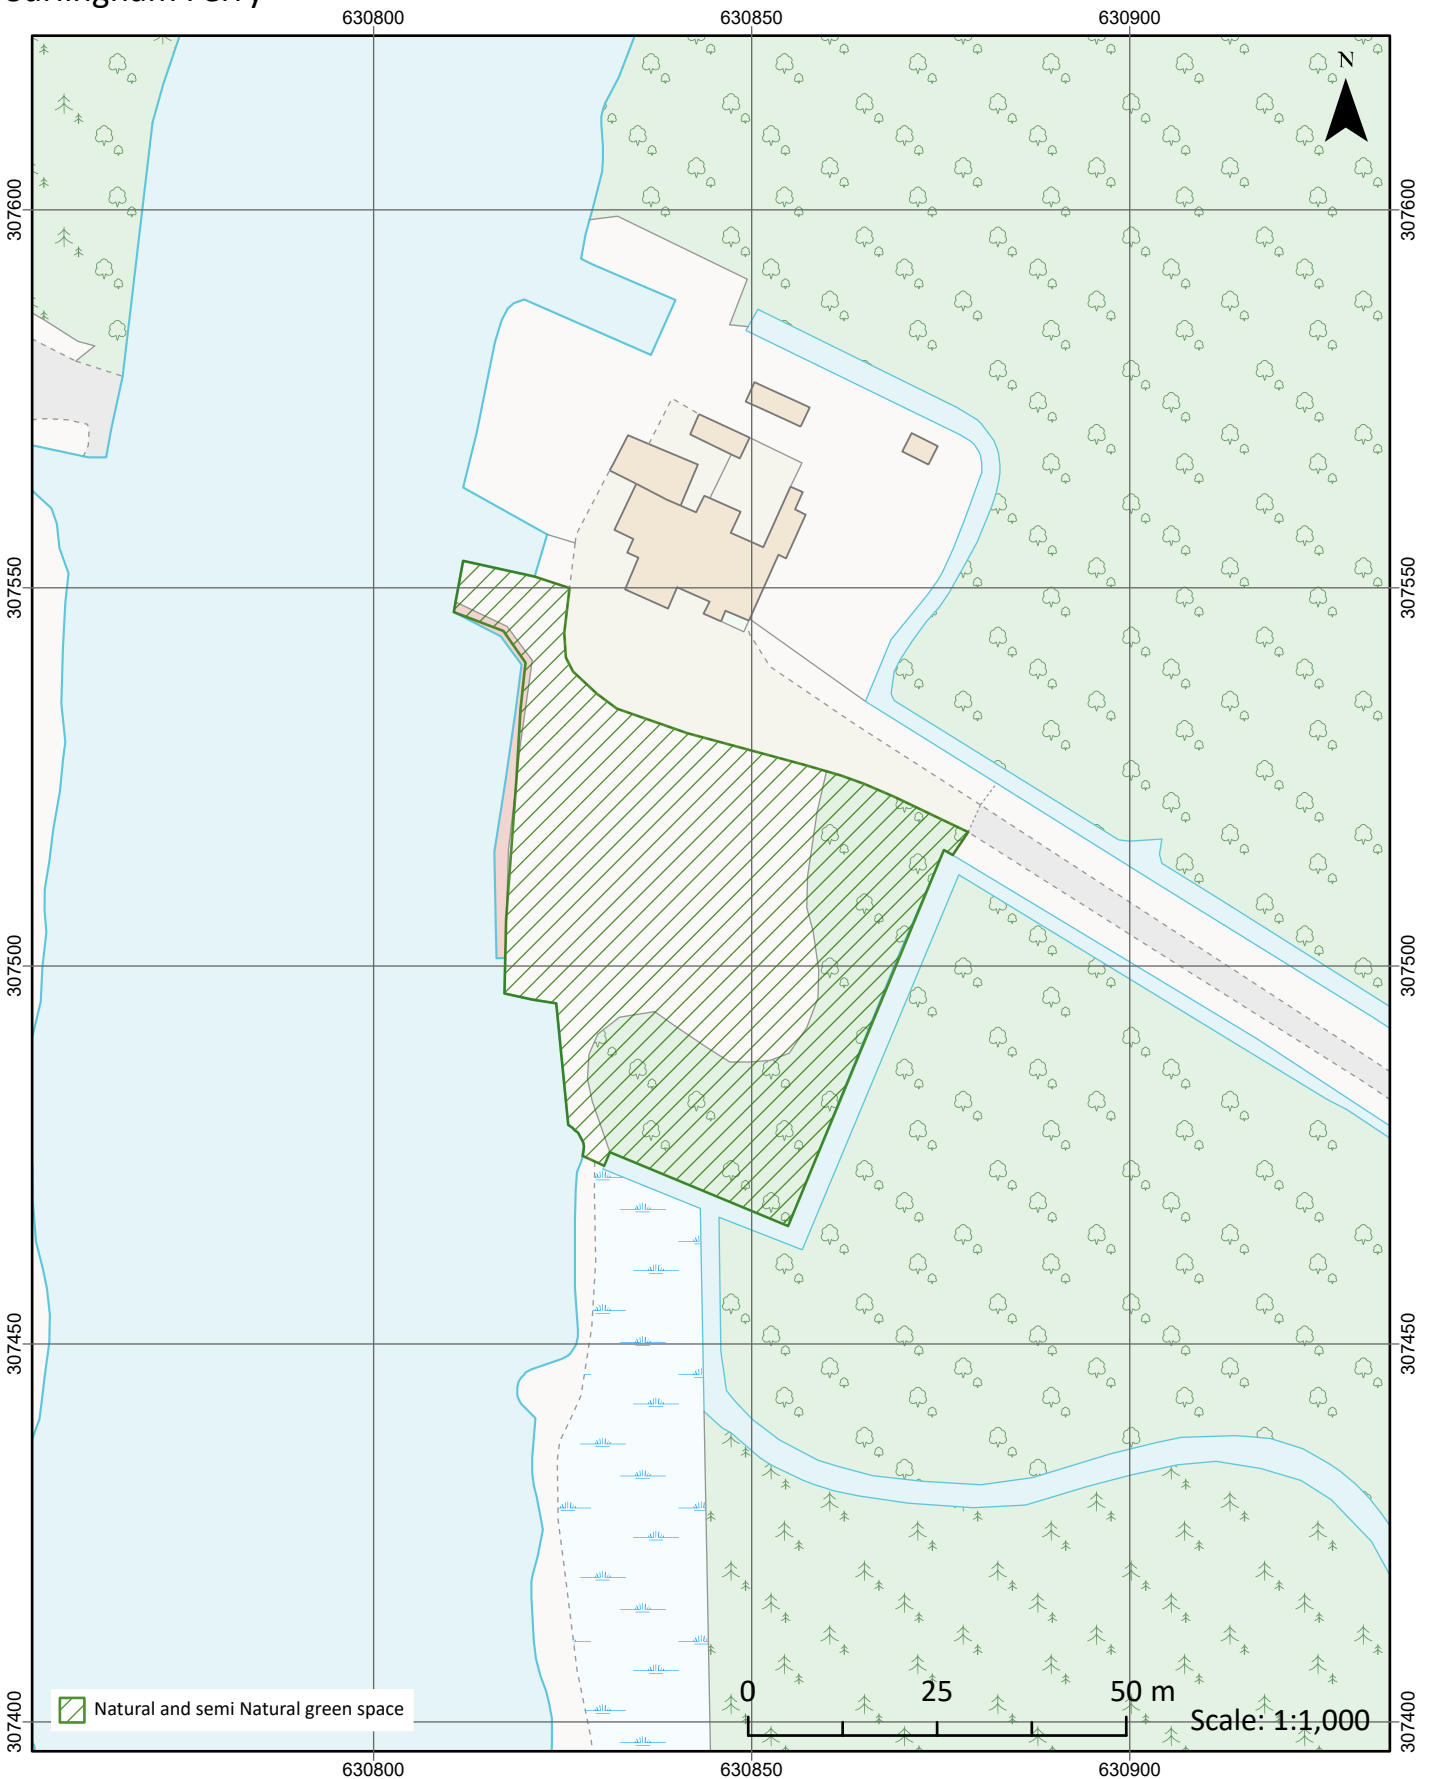

Herringfleet

Marshes adjacent to Broadland Rugby Club

Nicholas Everitt Park

Outney Common

Poor Marshes, near Furze Hill

Potter Heigham

PUBDM10: Open space on land, play space, sports fields and allotments

Pye's Mill

Surlingham Ferry

Thurne

Waveney Meadow

PUBDM10: Open space on land, play space, sports fields and allotments

Winterton Dunes