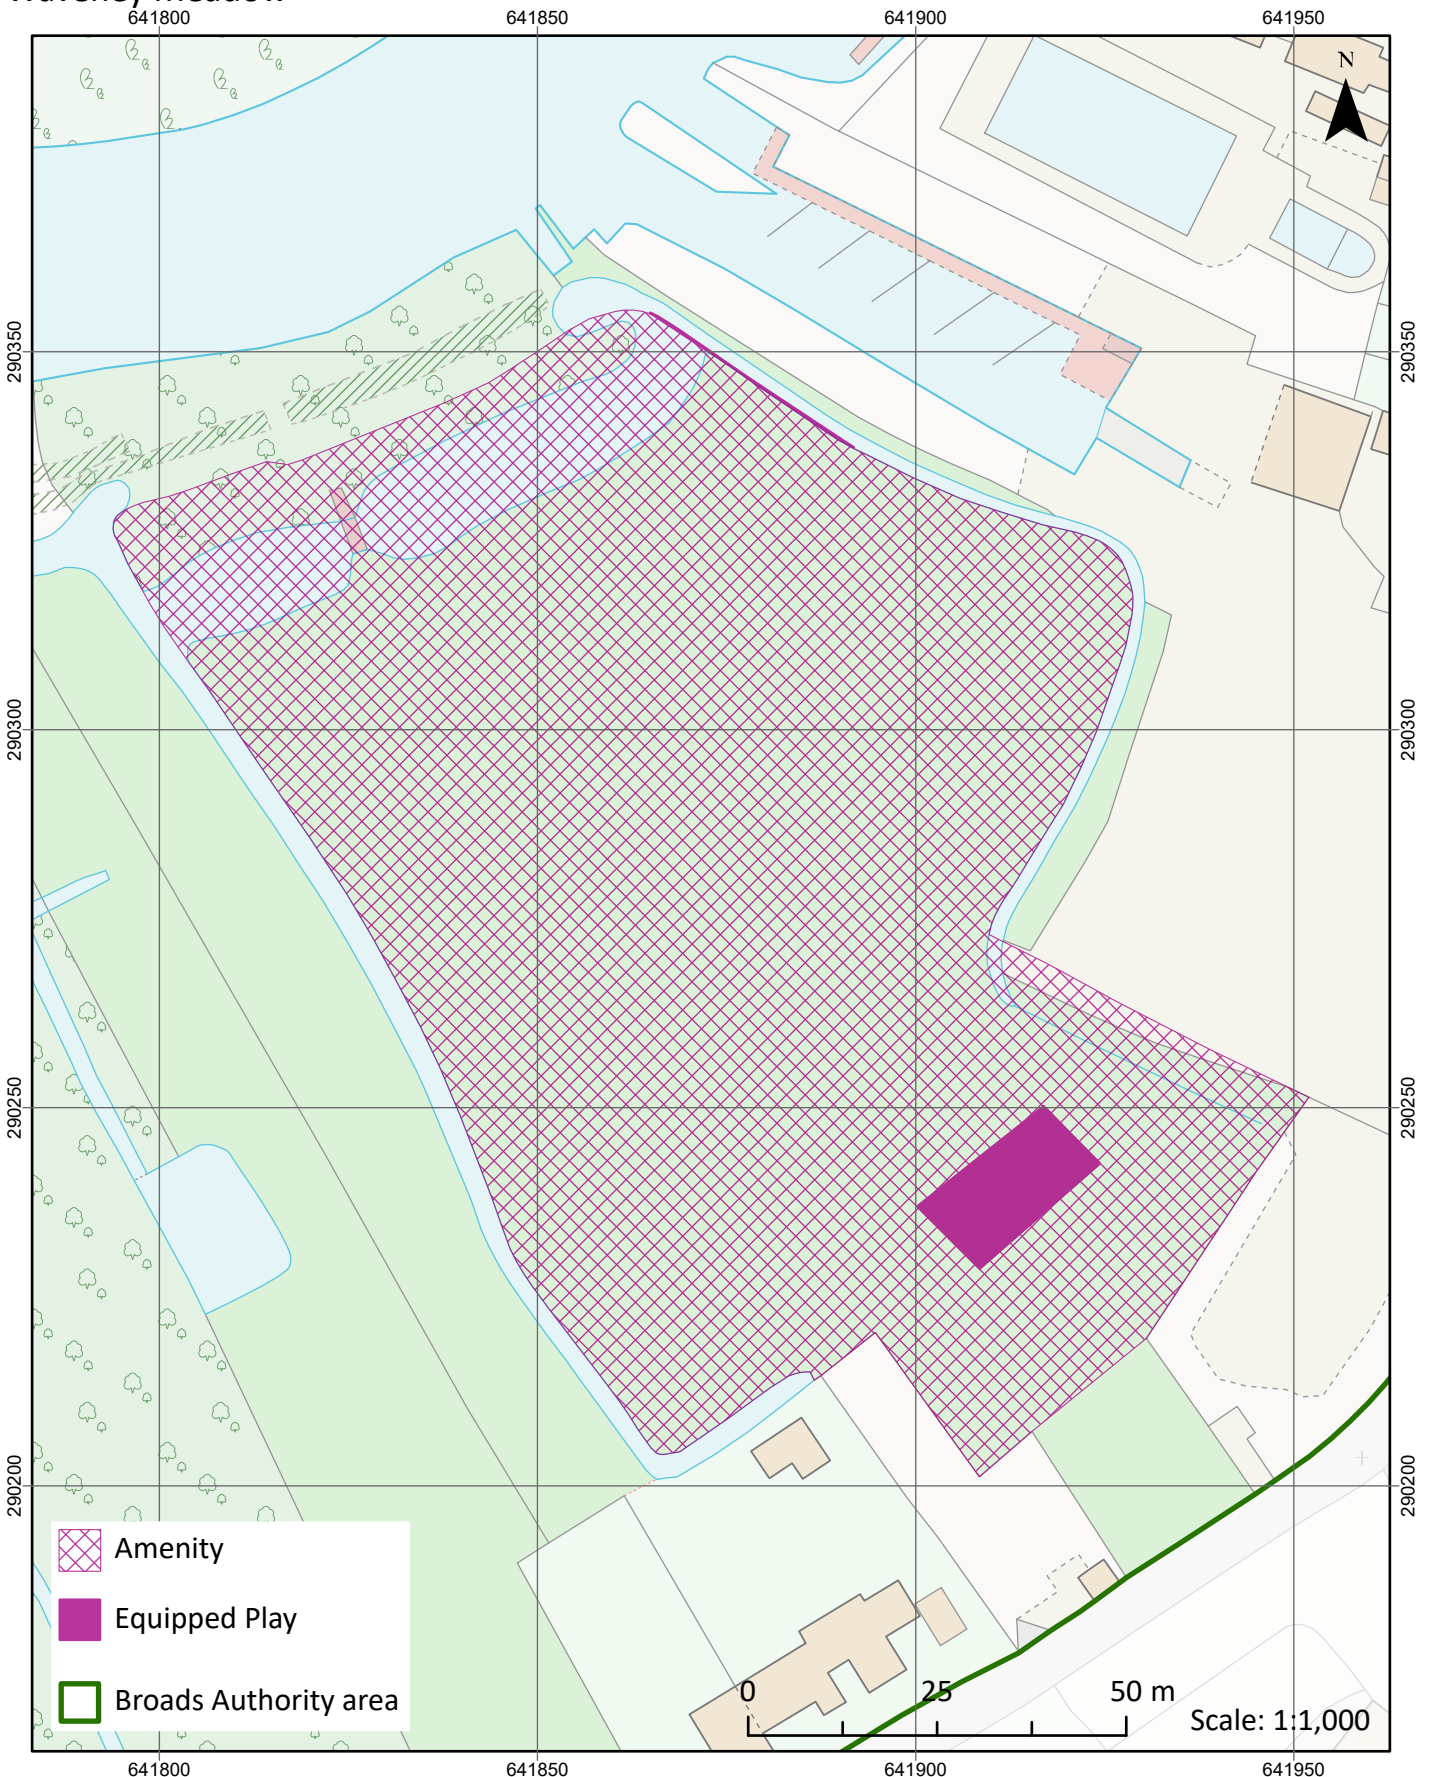

Herringfleet

Marshes adjacent to Broadland Rugby Club

Nicholas Everitt Park

Outney Common

Poor Marshes, near Furze Hill

Potter Heigham

PUBDM10: Open space on land, play space, sports fields and allotments

Pye's Mill

Surlingham Ferry

Thurne

Waveney Meadow

PUBDM10: Open space on land, play space, sports fields and allotments

Winterton Dunes