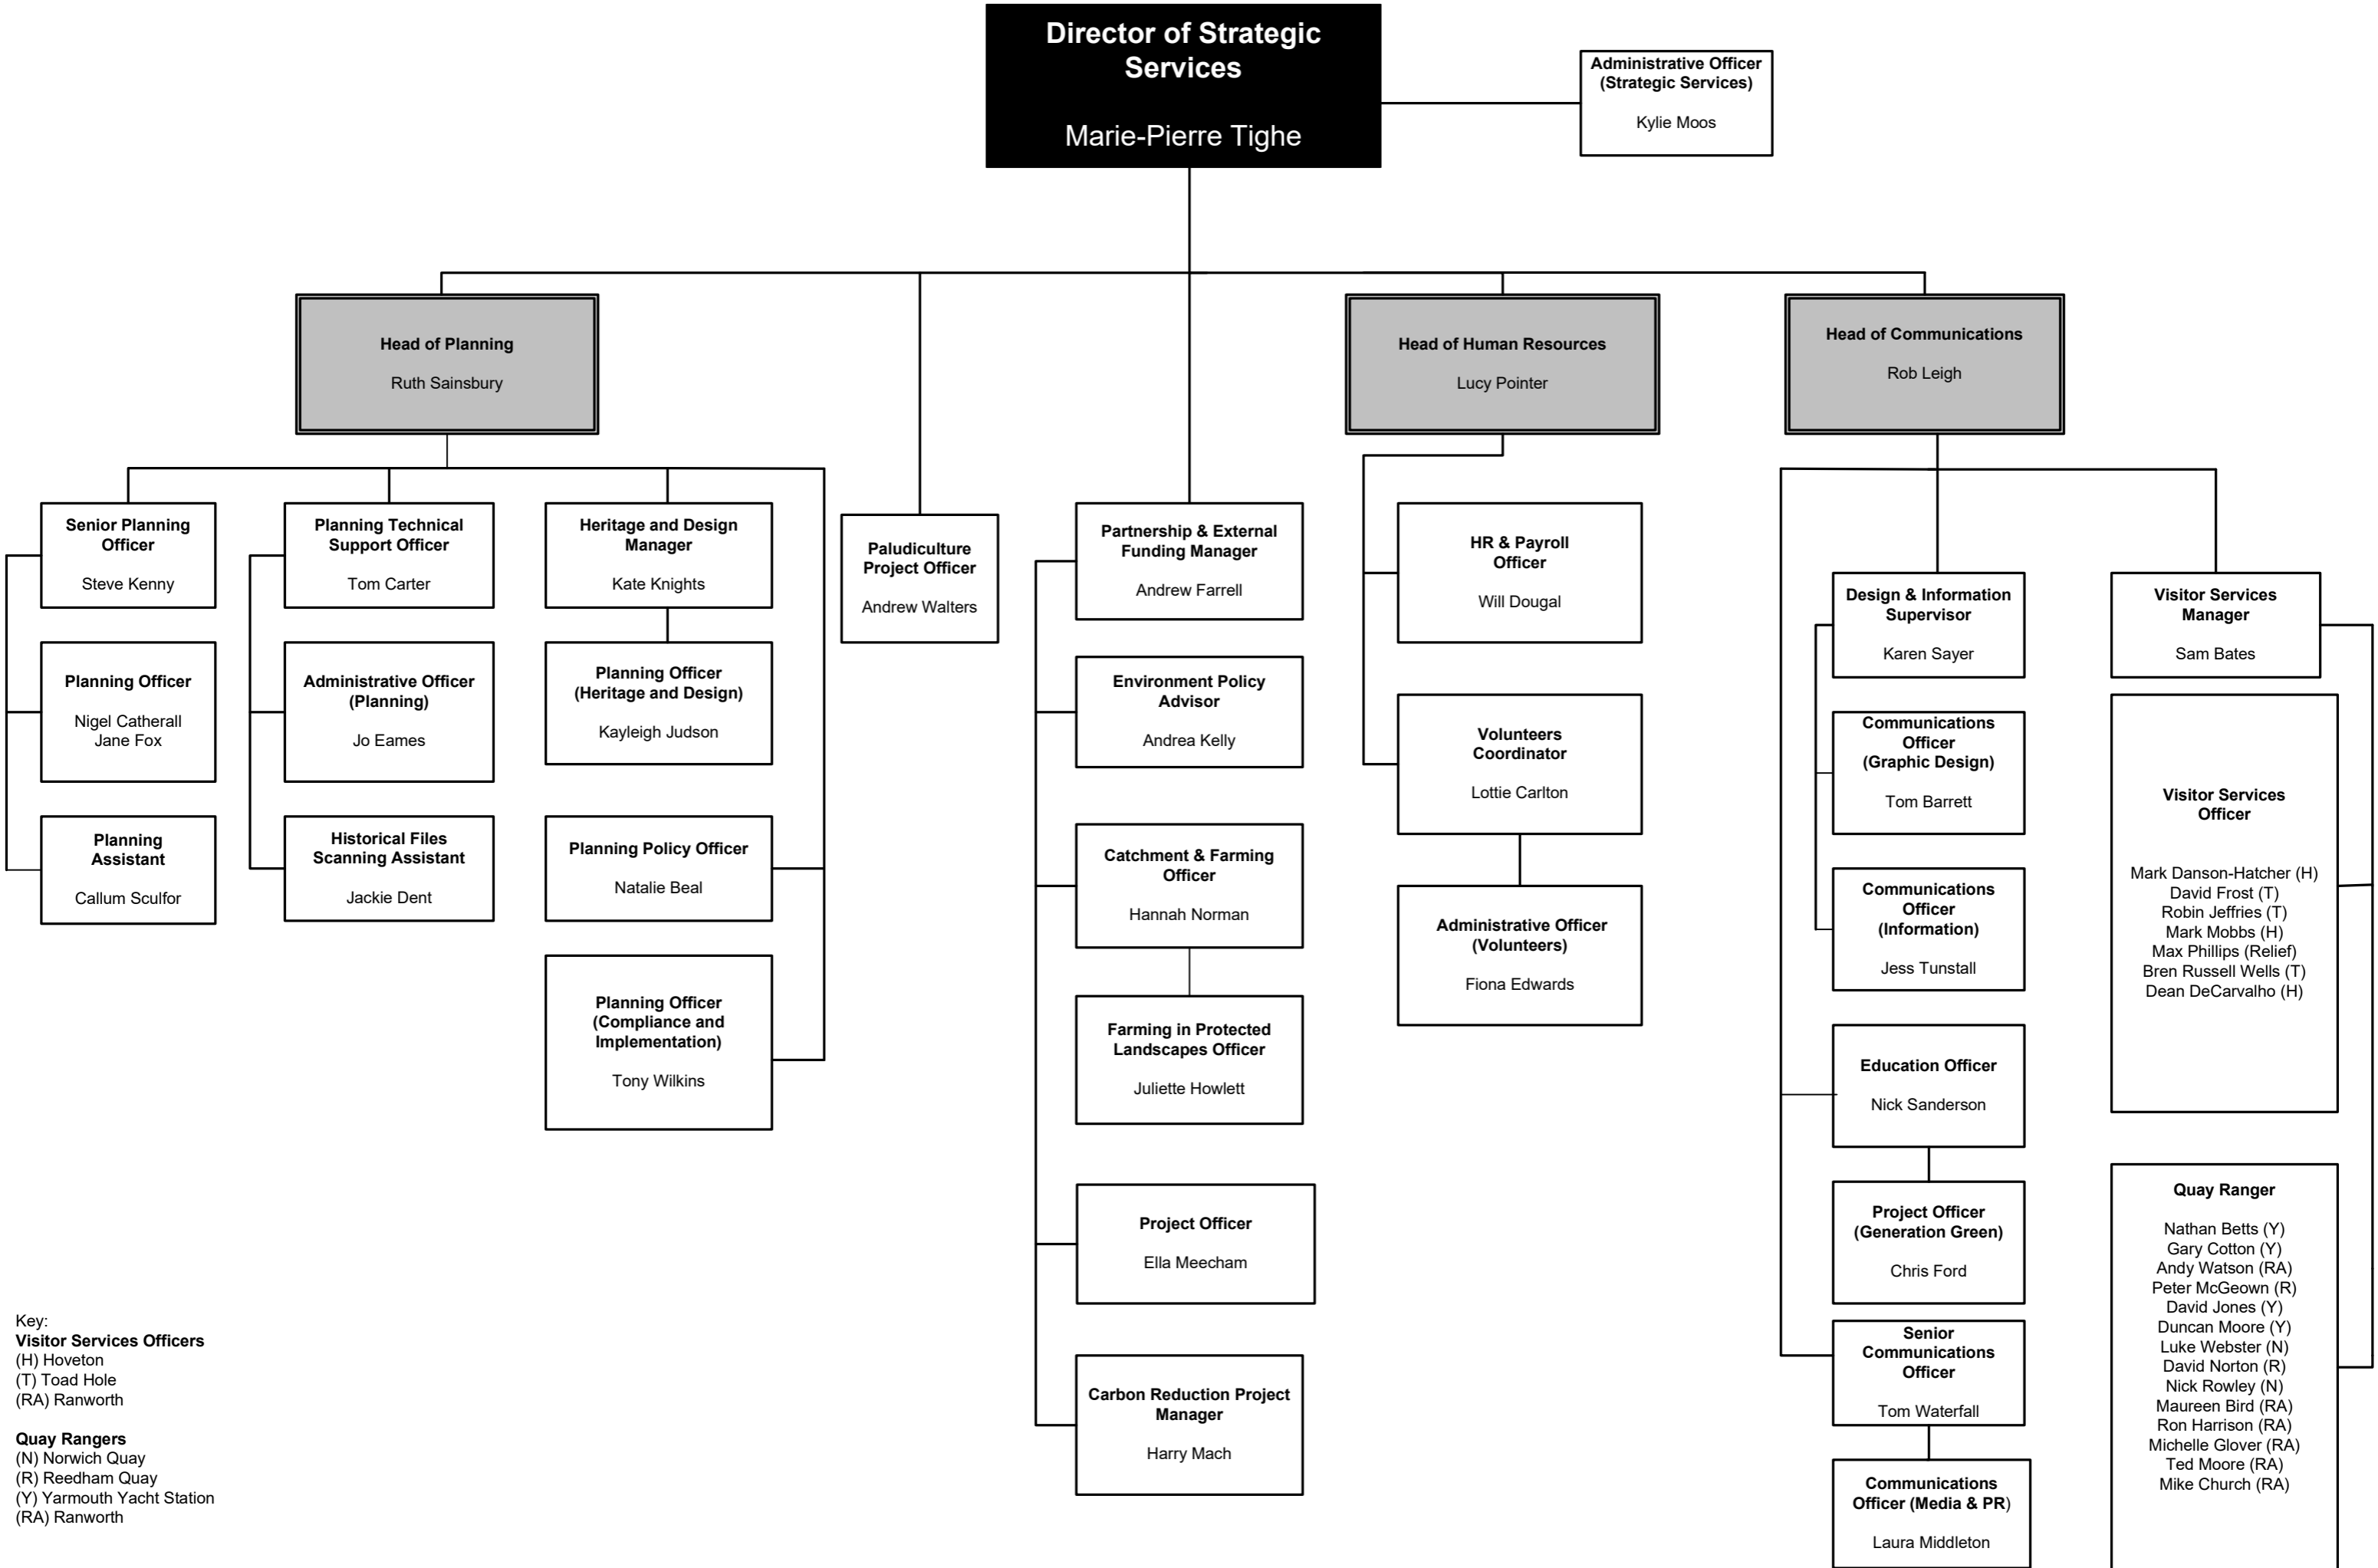

# Operations Directorate

# Strategic Services Directorate

Key:  
**Visitor Services Officers**  
 (H) Hoveton  
 (T) Toad Hole  
 (RA) Ranworth

**Quay Rangers**  
 (N) Norwich Quay  
 (R) Reedham Quay  
 (Y) Yarmouth Yacht Station  
 (RA) Ranworth