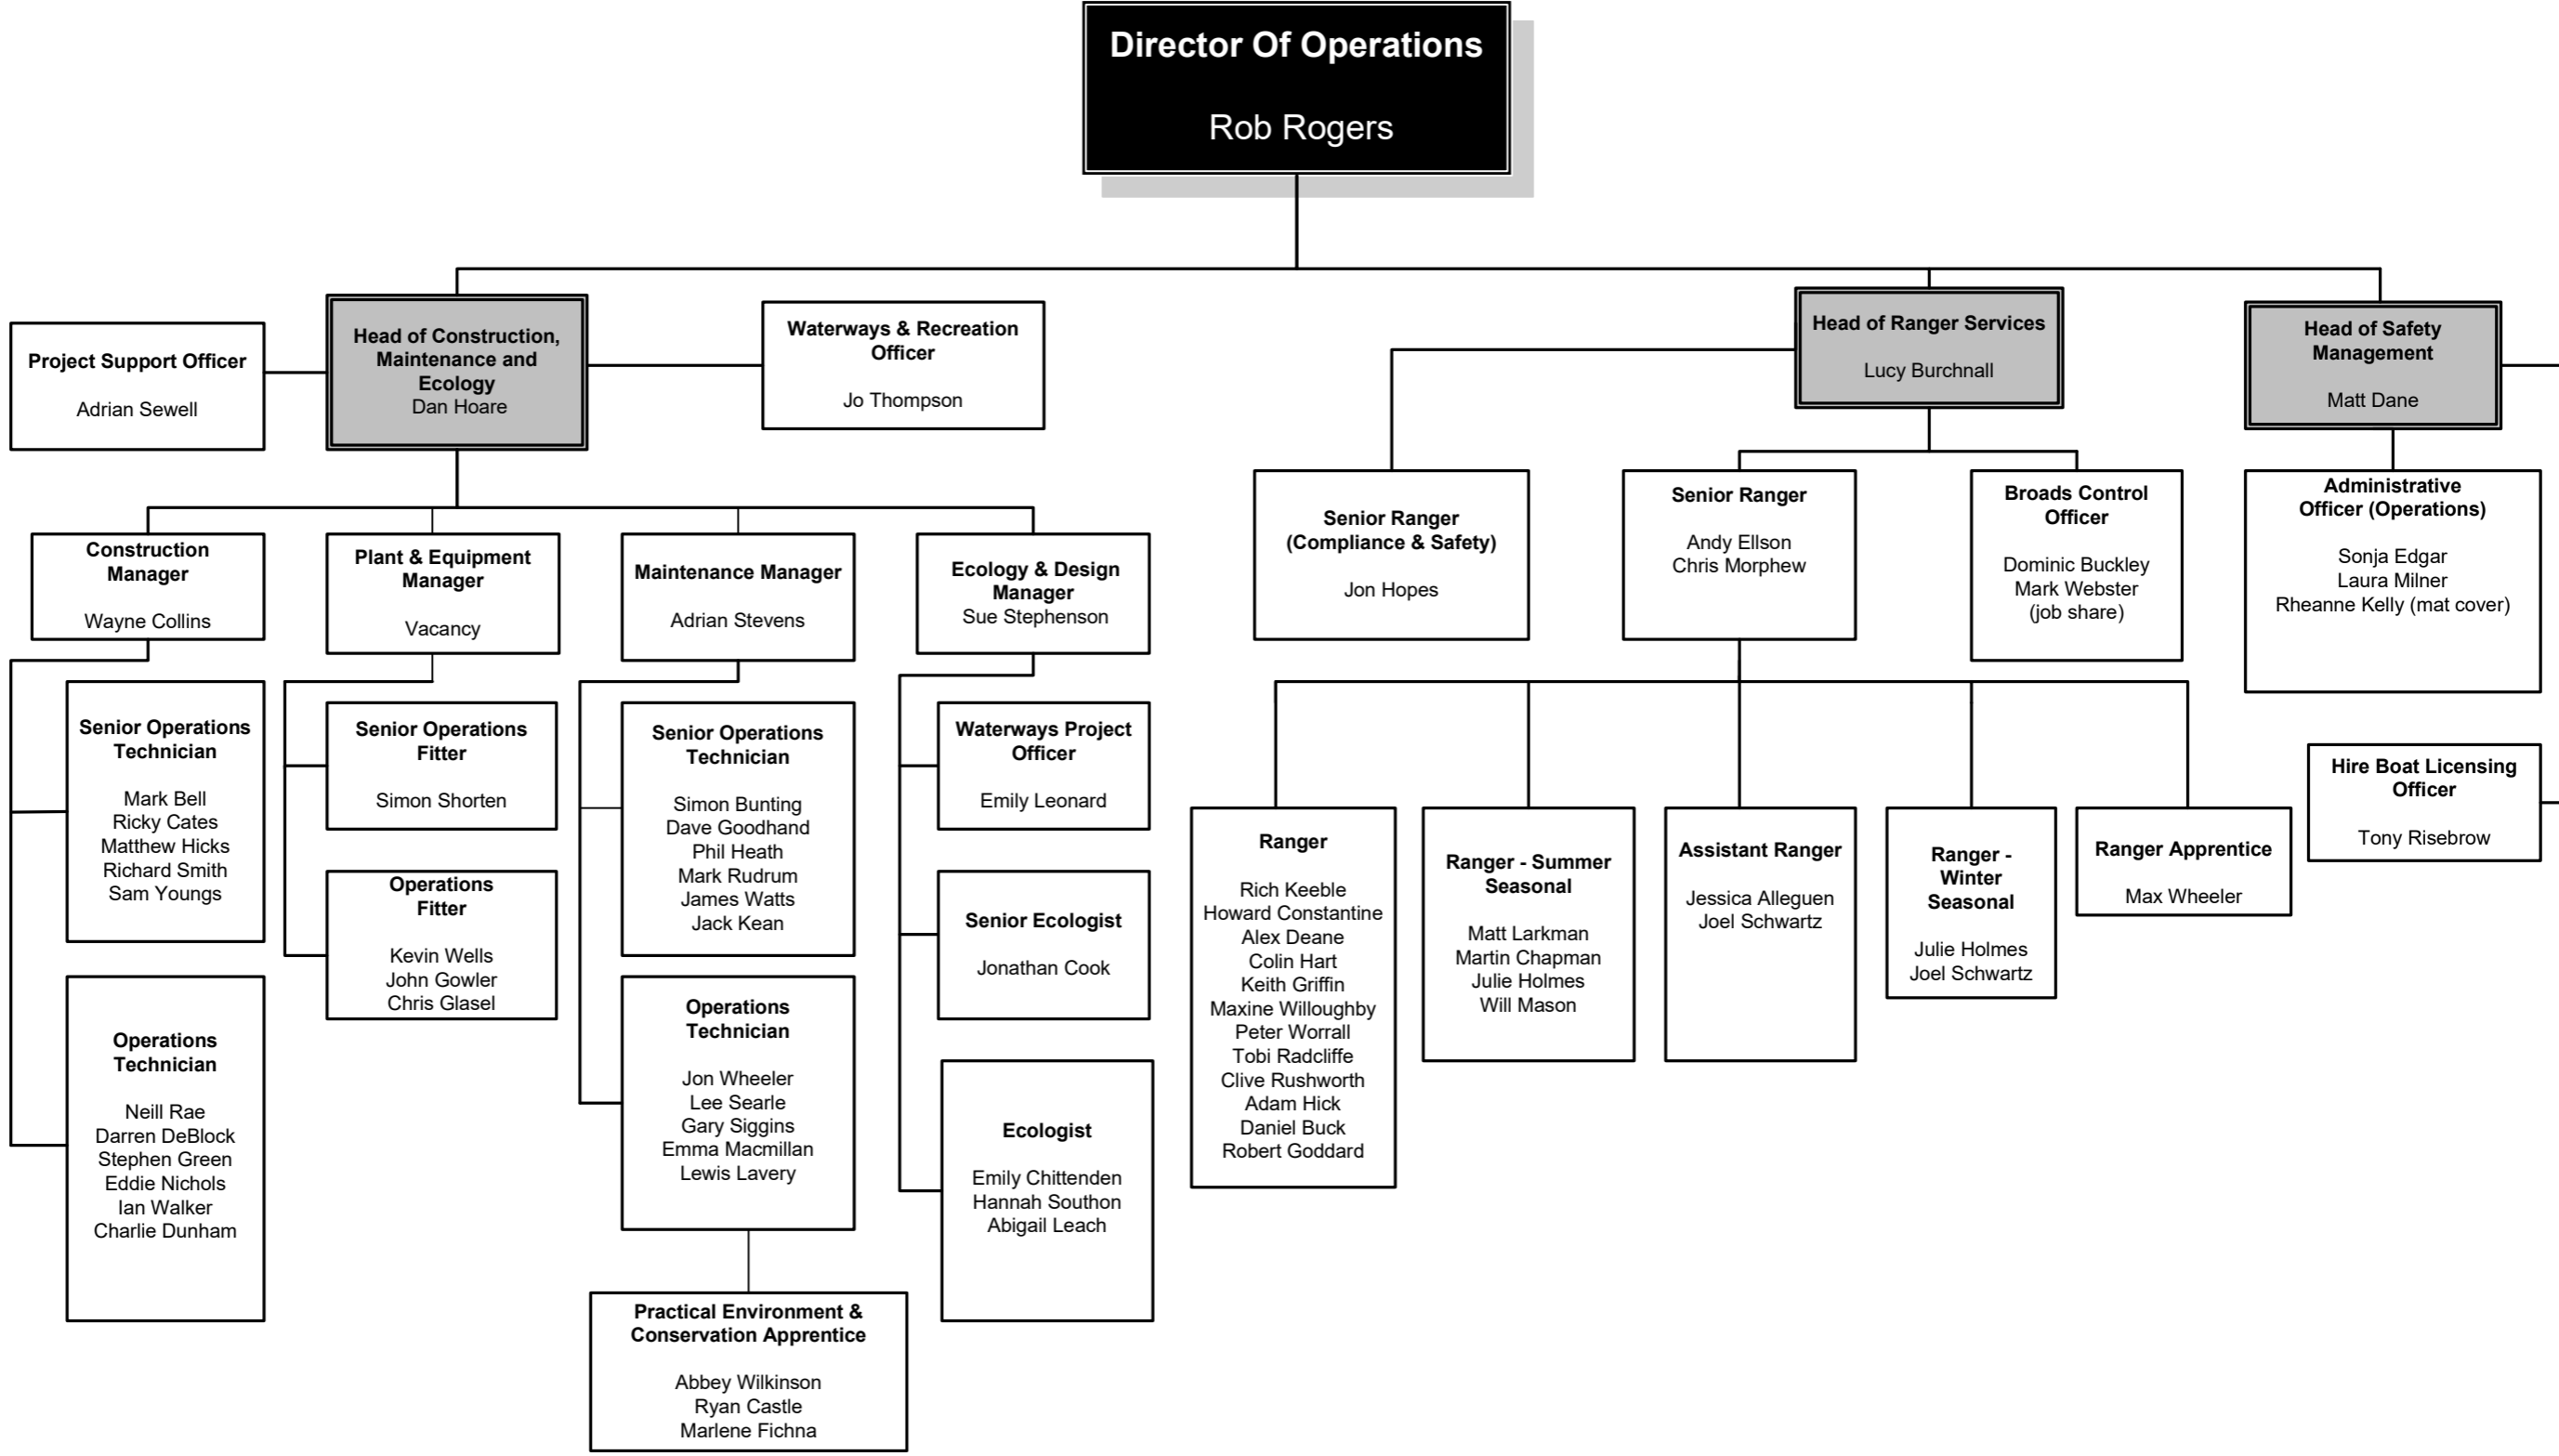

# Operations Directorate

# Strategic Services Directorate

Key:  
**Visitor Services Officers**  
 (H) Hoveton  
 (T) Toad Hole  
 (RA) Ranworth

**Quay Rangers**  
 (N) Norwich Quay  
 (R) Reedham Quay  
 (Y) Yarmouth Yacht Station  
 (RA) Ranworth