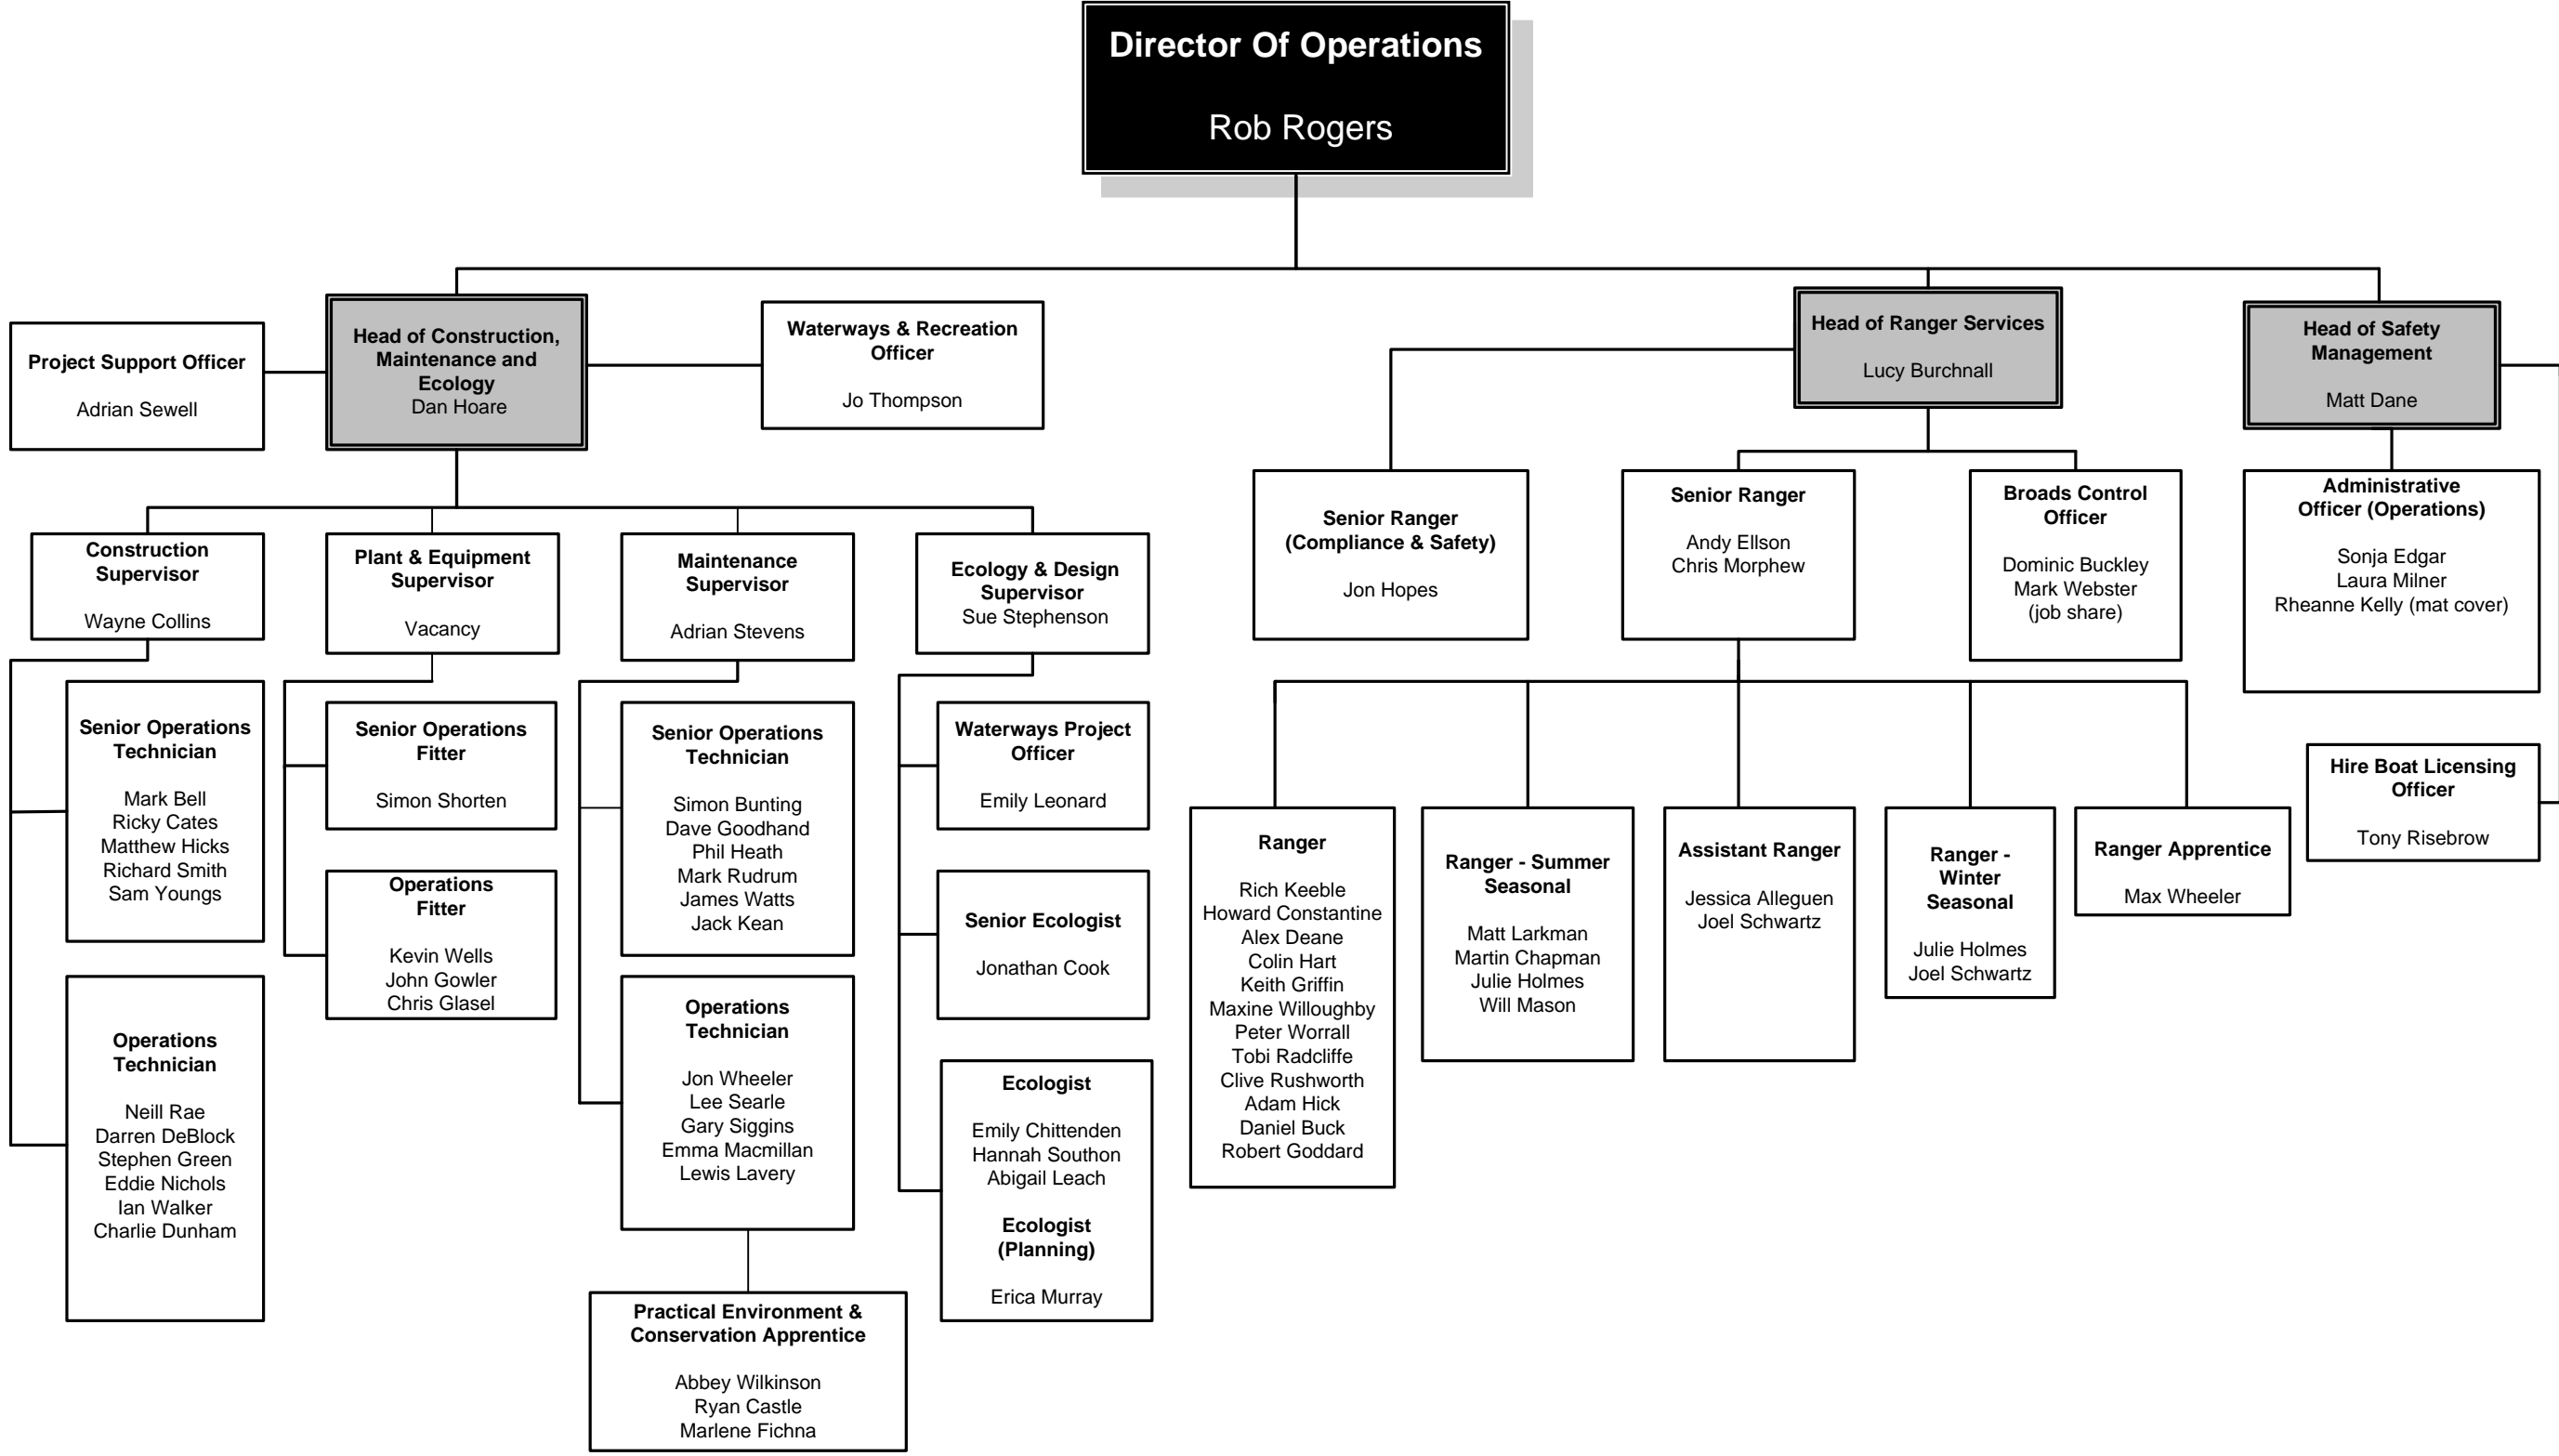

Operations Directorate

Strategic Services Directorate

Key:
Visitor Services Officers
 (H) Hoveton
 (T) Toad Hole
 (RA) Ranworth

Quay Rangers
 (N) Norwich Quay
 (R) Reedham Quay
 (Y) Yarmouth Yacht Station
 (RA) Ranworth