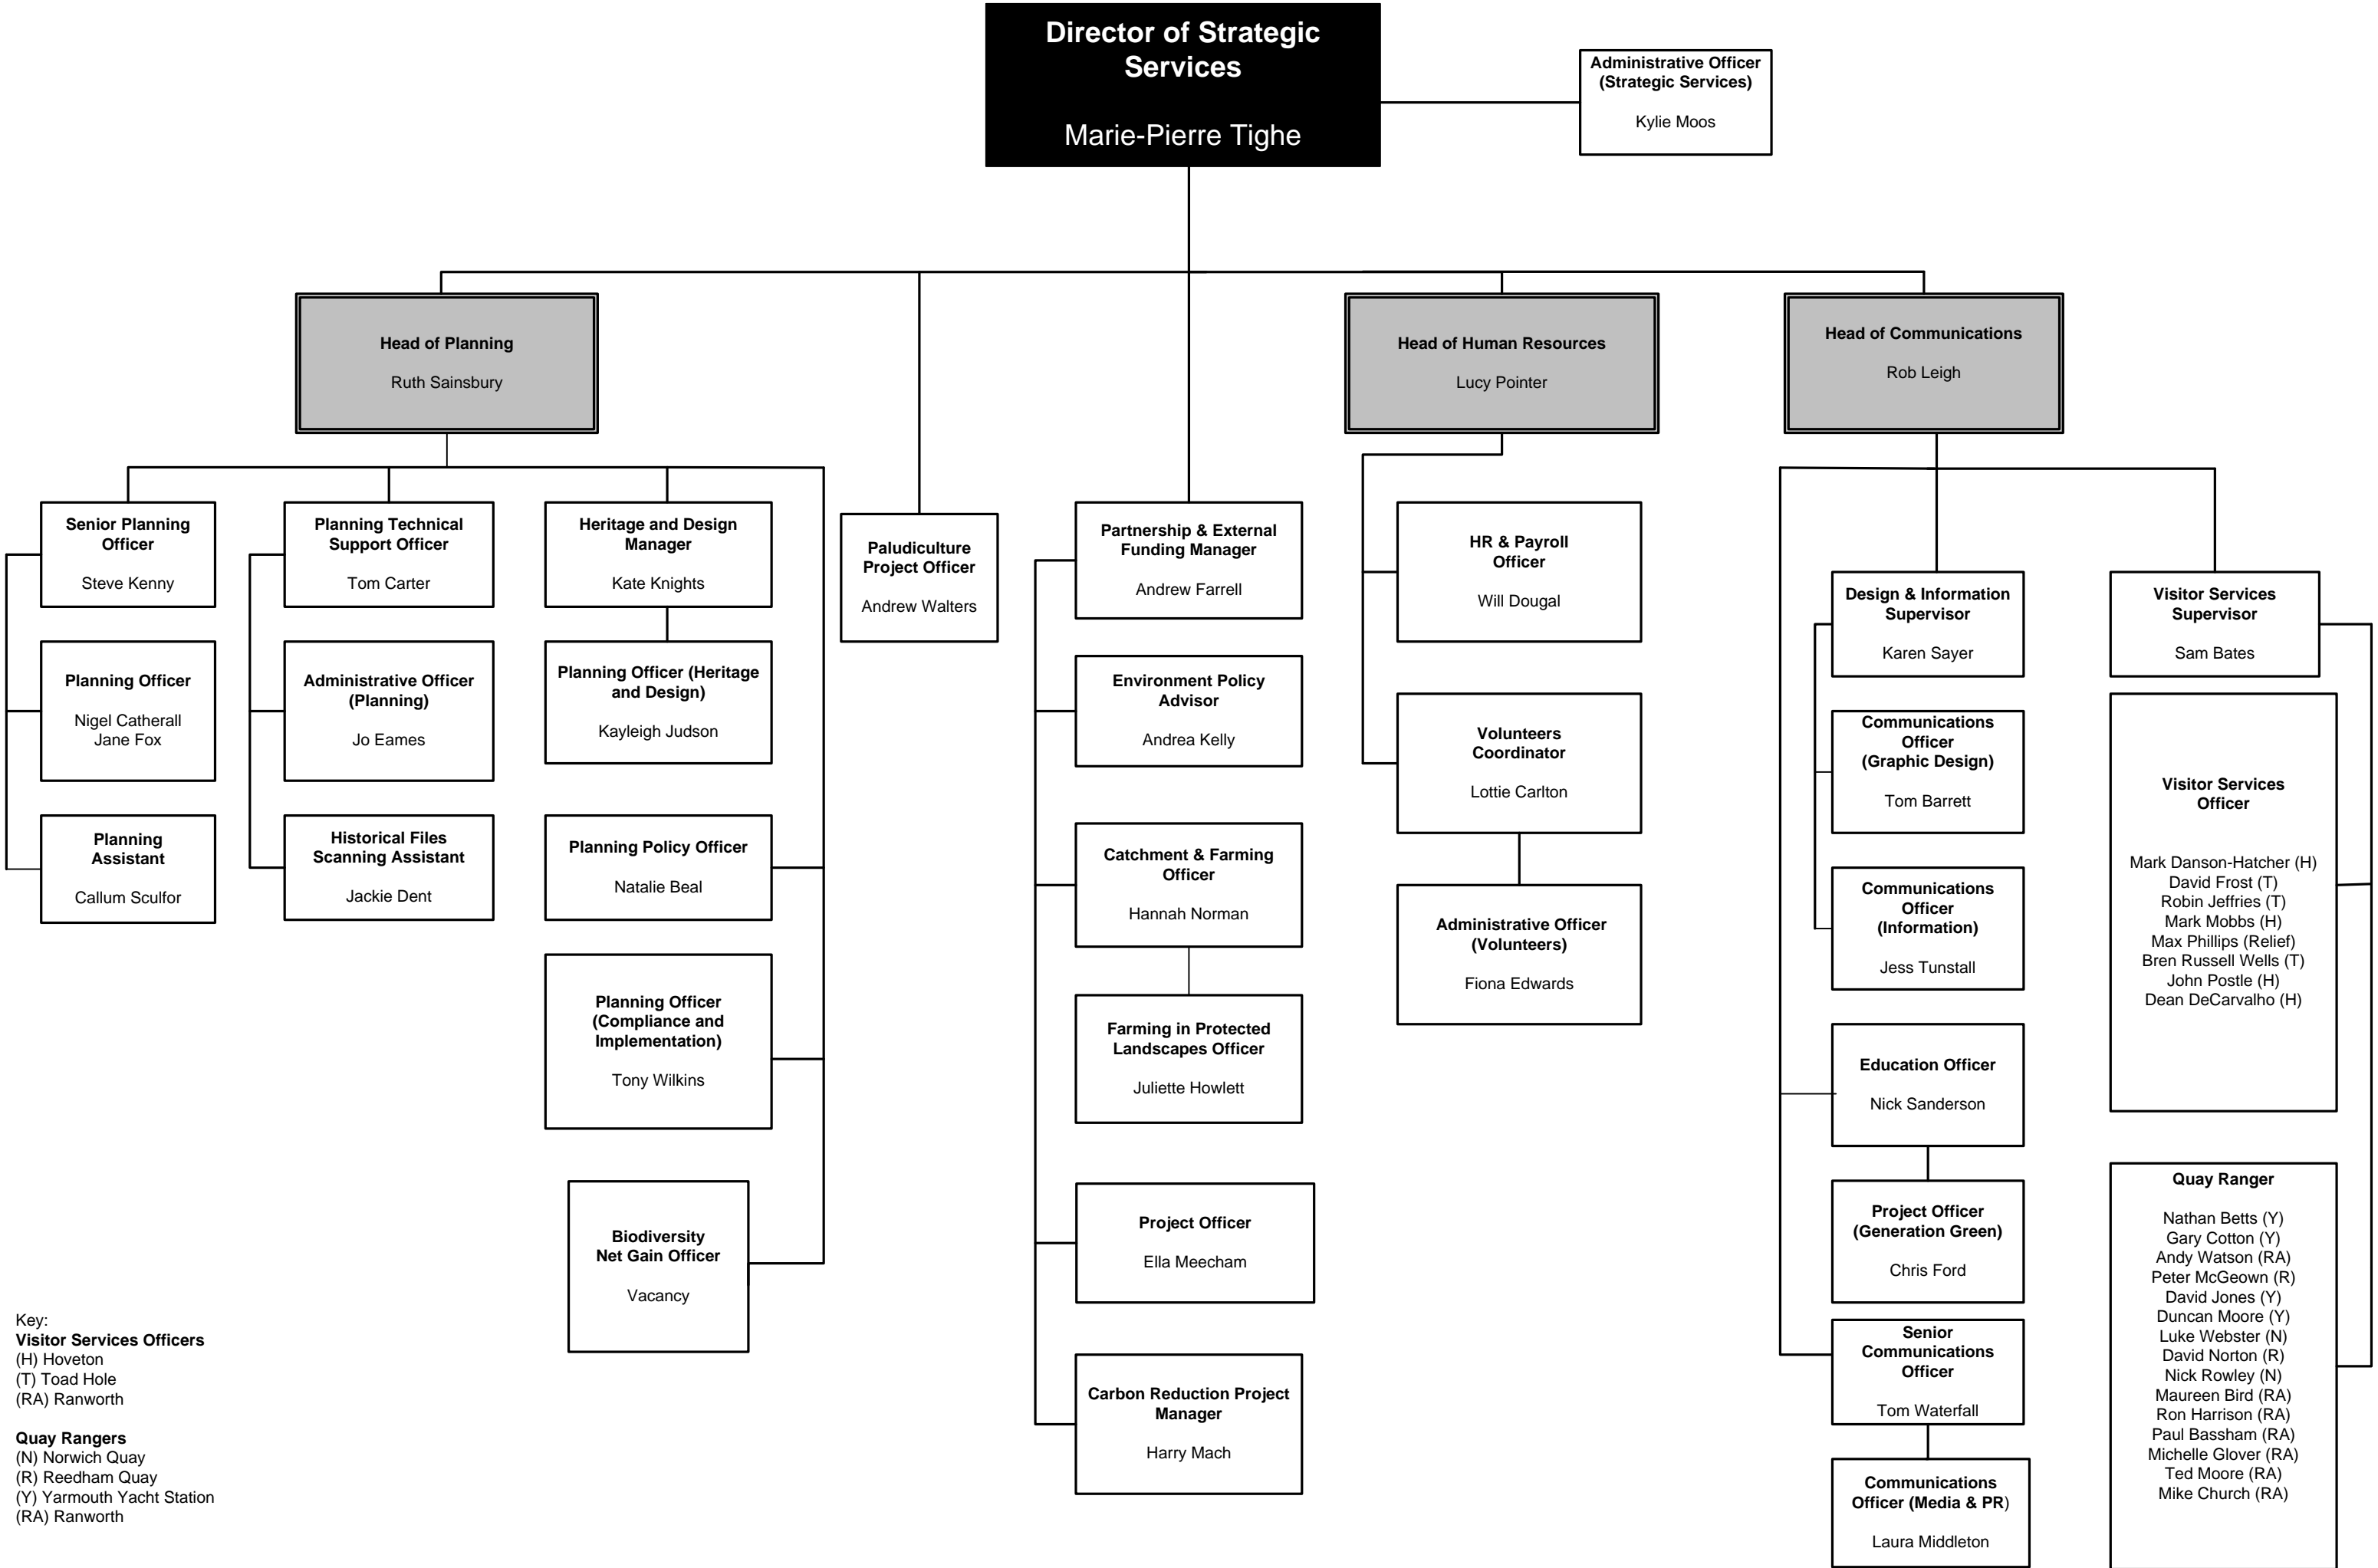

Operations Directorate

Strategic Services Directorate

Key:
Visitor Services Officers
 (H) Hoveton
 (T) Toad Hole
 (RA) Ranworth

Quay Rangers
 (N) Norwich Quay
 (R) Reedham Quay
 (Y) Yarmouth Yacht Station
 (RA) Ranworth