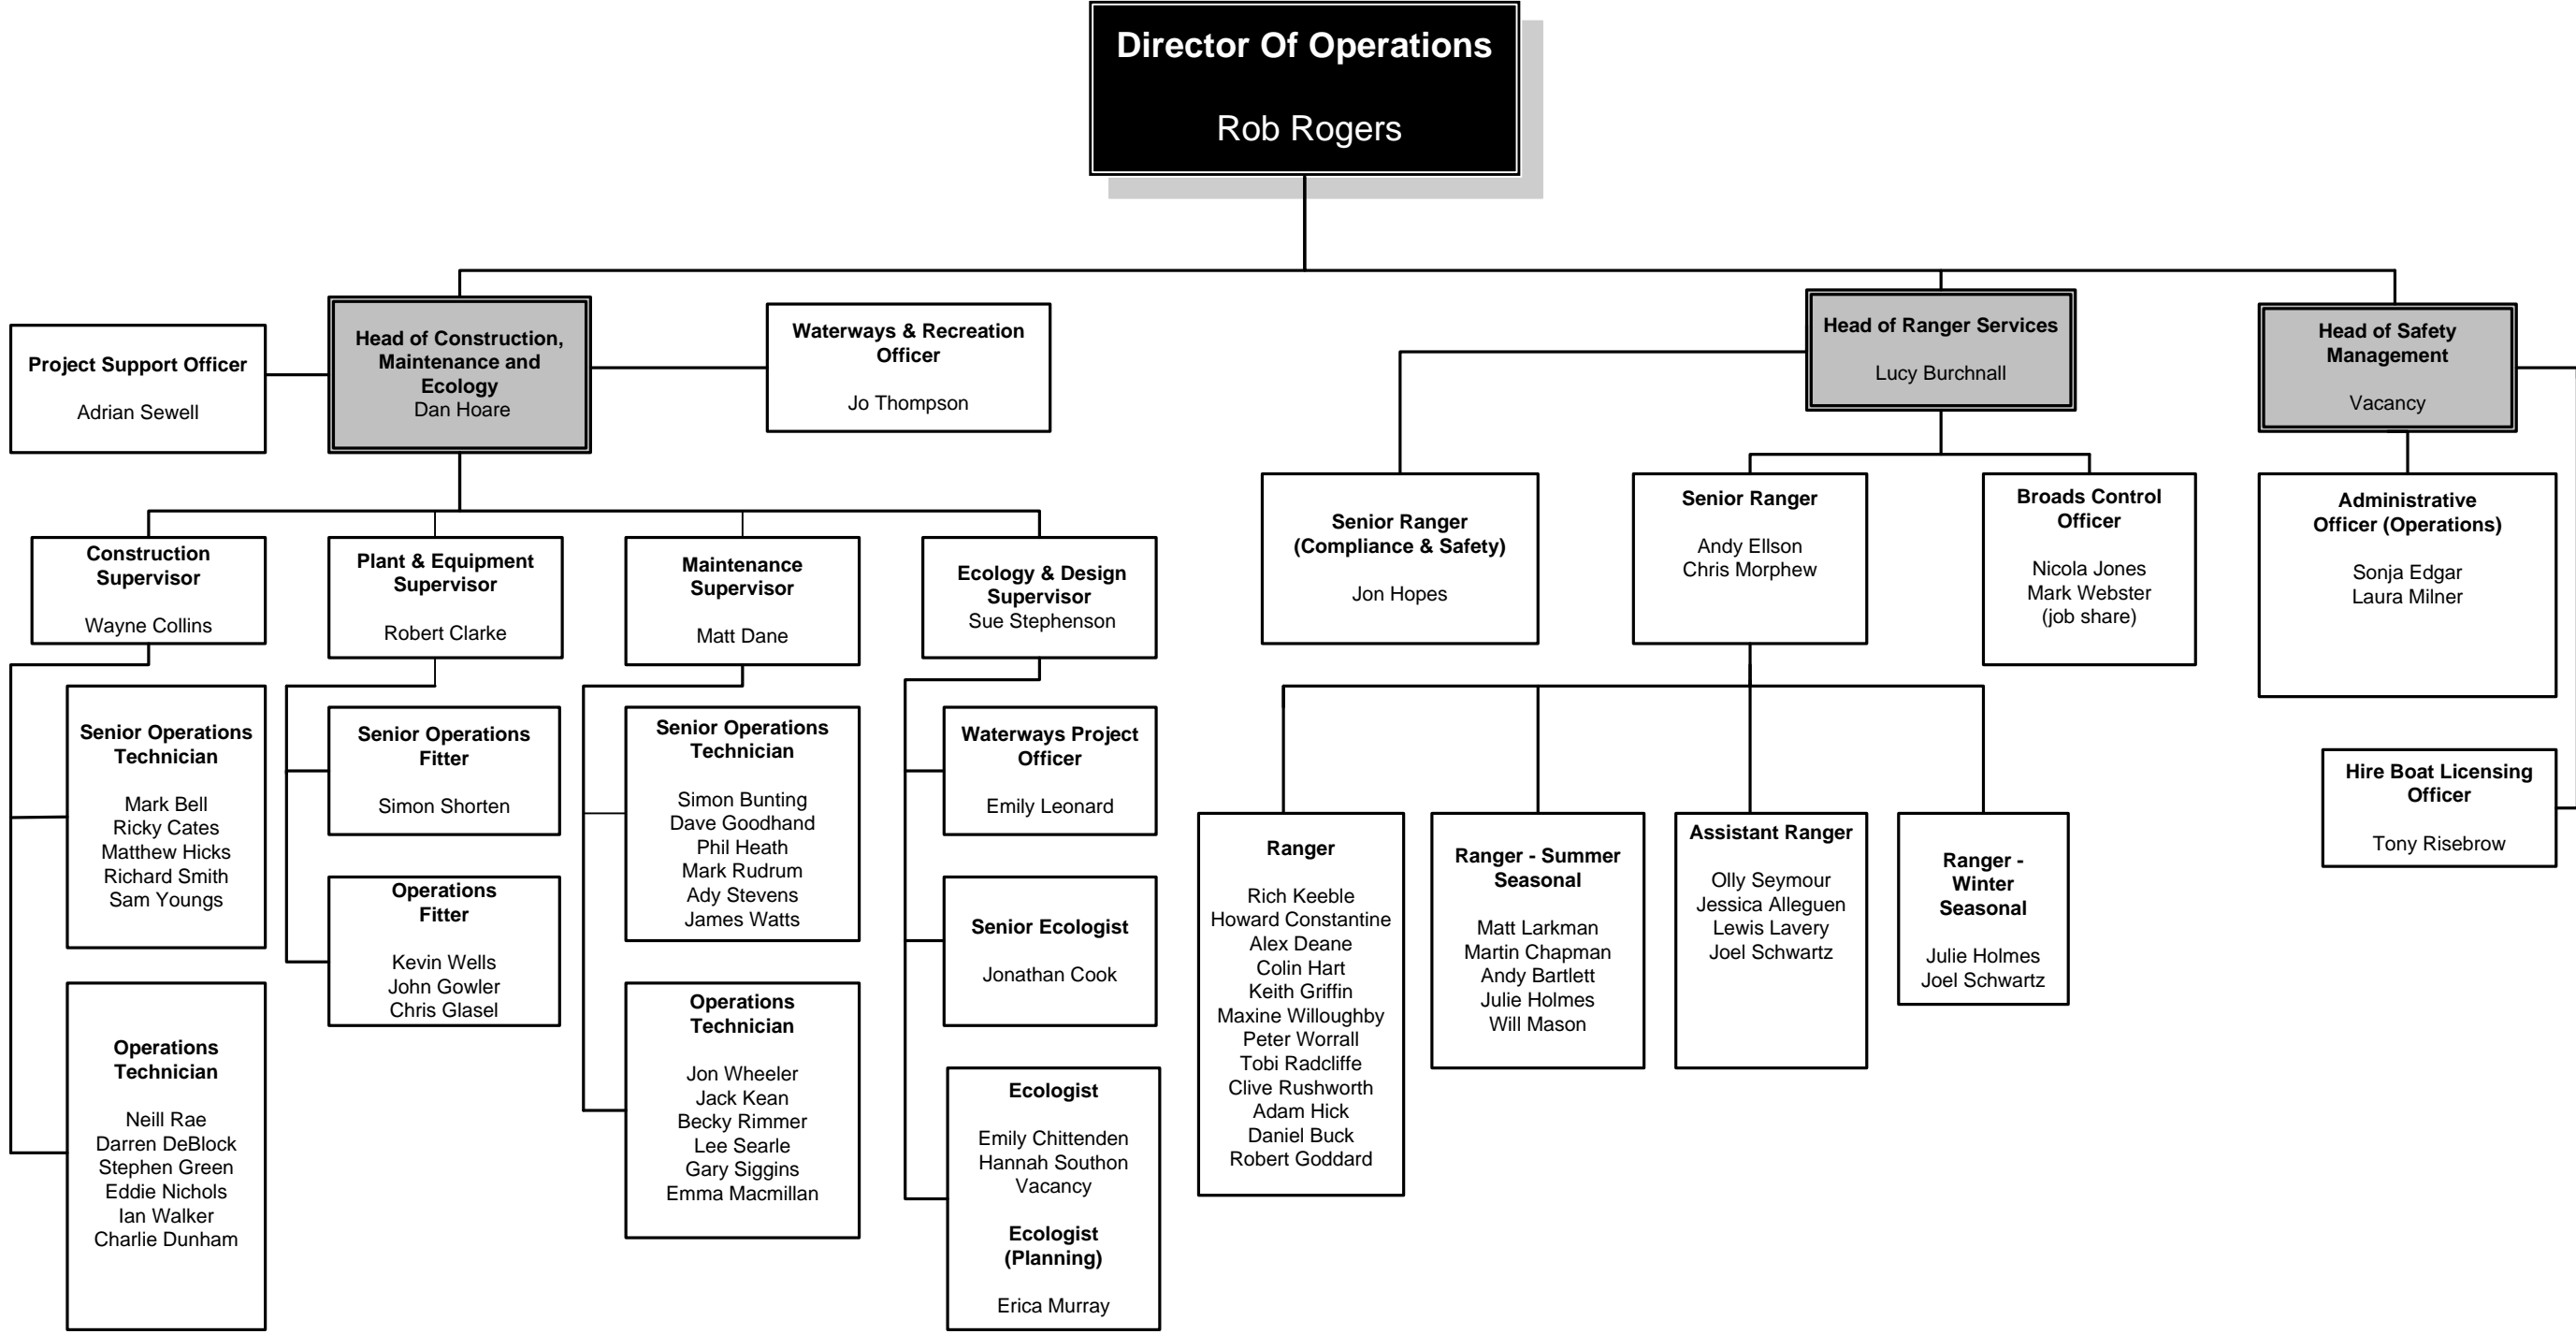

Operations Directorate

Strategic Services Directorate

Key:
Visitor Services Officers
 (H) Hoveton
 (T) Toad Hole
 (RA) Ranworth

Quay Rangers
 (N) Norwich Quay
 (R) Reedham Quay
 (Y) Yarmouth Yacht Station
 (RA) Ranworth