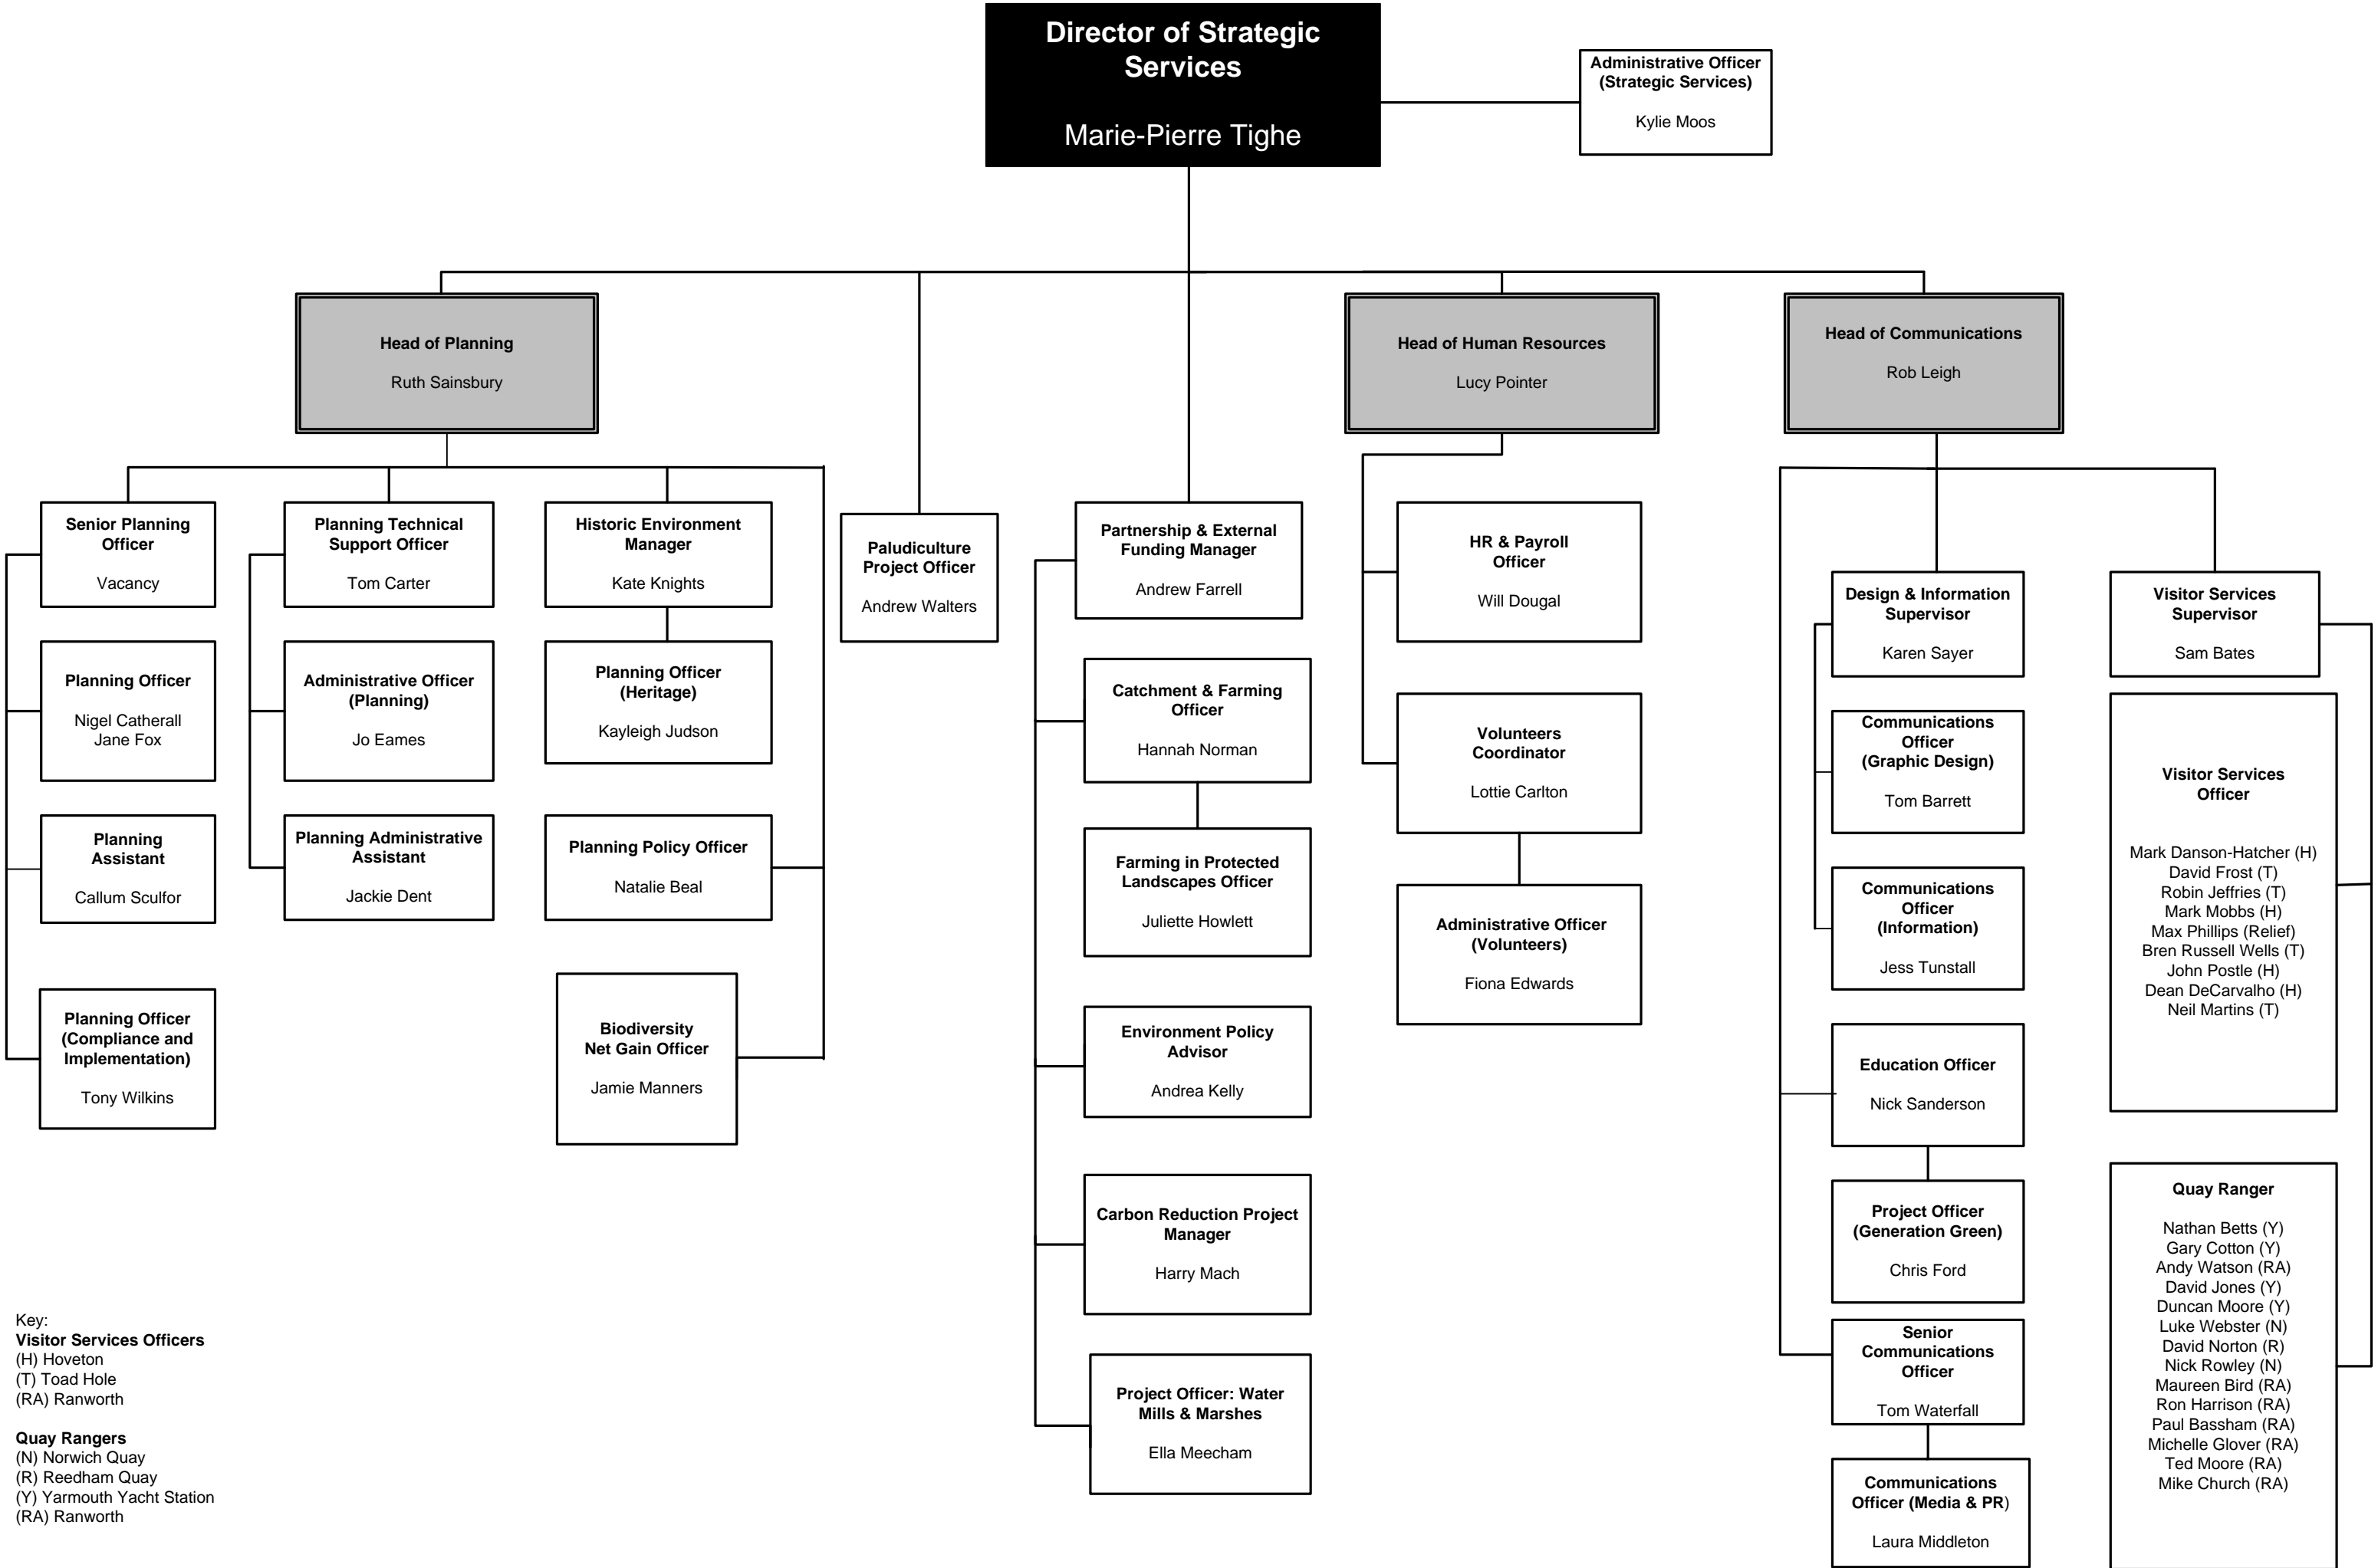

Operations Directorate

Strategic Services Directorate

Key:
Visitor Services Officers
 (H) Hoveton
 (T) Toad Hole
 (RA) Ranworth

Quay Rangers
 (N) Norwich Quay
 (R) Reedham Quay
 (Y) Yarmouth Yacht Station
 (RA) Ranworth